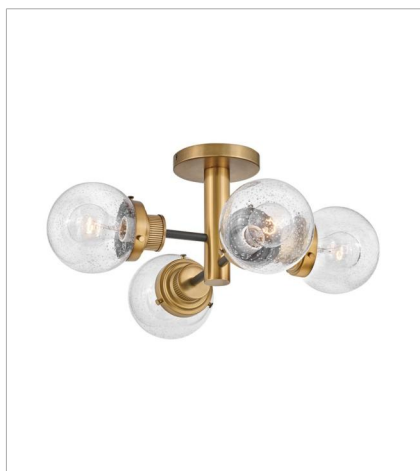

POPPY

Poppy features clear seedy glass spheres that bubble out of refined, ribbed fitters to create a simple, yet sophisticated silhouette. The dual-finish combinations, Black with Brushed Nickel and Black with Heritage Brass, pair perfectly with a clean backplate or canopy and crisp crossbars to anchor this airy design. Poppy showcases mid-century style with a spectacular spin.

FINISH: Black with Heritage Brass accents

GLASS: Clear Seedy

40692BK
TWO LIGHT SCONCE
5.5" W, 28" H
Socket
2-60w Med.

40694BK
SMALL SINGLE TIER
22" W, 21" H
Socket
4-60w Med.

40698BK
EIGHT LIGHT LINEAR
45" W, 22.3" H
Socket
8-60w Med.

40693BK
MEDIUM SEMI-FLUSH MOUNT
20" W, 9" H
Socket
4-100w Med.

40696BK
EXTRA LARGE SEMI-FLUSH MOUNT
36" W, 12.5" H
Socket
6-100w Med.