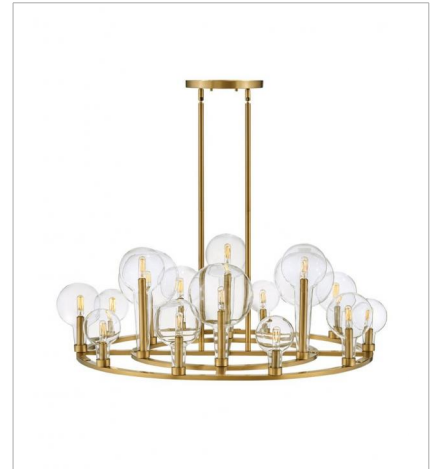

# ALCHEMY

Inspired by the vintage flasks of a chemistry classroom, Alchemy is a unique statement piece. Its tapered globes instantly stand out in a variety of spaces, while the open-cage silhouette enhances its sophisticated edge.

**FINISH:** Lacquered Brass  
**GLASS:** Clear

**30526LCB**  
MEDIUM SINGLE TIER  
24.3" W, 16.3" H  
Socket  
8-60w Cand.

**30528LCB**  
TEN LIGHT LINEAR  
48.3" W, 17" H  
Socket  
10-60w Cand.

**30529LCB**  
LARGE SINGLE TIER  
37.8" W, 16.3" H  
Socket  
16-60w Cand.

**30520LCB**  
SINGLE LIGHT SCONCE  
5.3" W, 15.8" H  
Socket  
1-60w Cand.