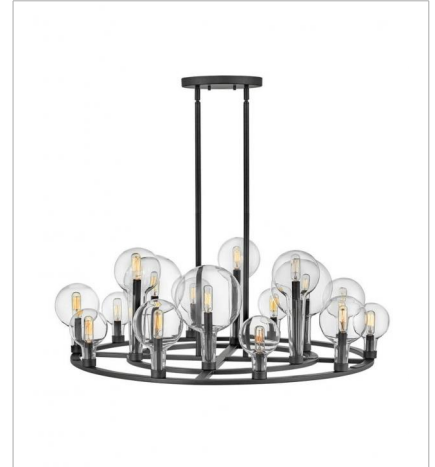

ALCHEMY

Inspired by the vintage flasks of a chemistry classroom, Alchemy is a unique statement piece. Its tapered globes instantly stand out in a variety of spaces, while the open-cage silhouette enhances its sophisticated edge.

FINISH: Black
GLASS: Clear

30526BK
MEDIUM SINGLE TIER
24.3" W, 16.3" H
Socket
8-60w Cand.

30528BK
TEN LIGHT LINEAR
48.3" W, 17" H
Socket
10-60w Cand.

30529BK
LARGE SINGLE TIER
37.8" W, 16.3" H
Socket
16-60w Cand.