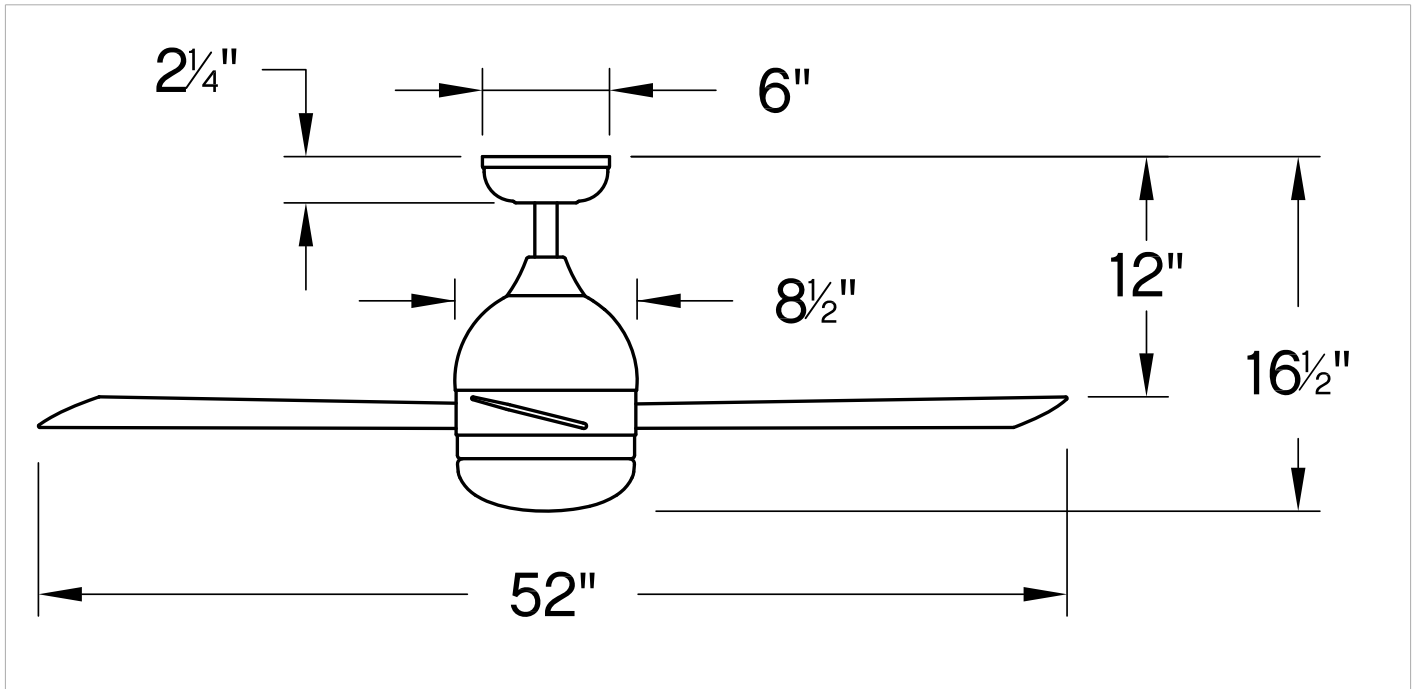

VERGE 52" LED FAN

902352FMB-LWA

PERFORMANCE SPECIFICATIONS	STANDARD	
	HIGH SPEED	AVERAGE SPEED
Airflow	5226	3642
EnergyUse	52.4	32.8
EnergyCost	15	9
Efficiency	100	111
AMPS	0.44	0.31
RPMS	167	115

AVERAGE PERFORMANCE AND ENERGY INFORMATION

ENERGYGUIDE

Estimated Yearly Energy Cost

$9

Cost Range of Similar Models (19" – 84")

$3 | | | $34

- Based on 12 cents per kWh and 6.4 hours use per day
- Your cost depends on rates and use
- Energy Use: 32.8 Watts

Airflow

3,642

Cubic Feet Per Minute

- The higher the airflow, the more air the fan will move
- Airflow Efficiency: 111 Cubic Feet Per Minute Per Watt

All estimates based on typical use, excluding lights ftc.gov/energy

Airflow Shown is a Weighted Average of High and Low Cubic Feet per Minute Based on Downrod

HINKLEY

HINKLEY
33000 Pin Oak Parkway
Avon Lake, OH 44012

PHONE: (440) 653-5500
Toll Free: 1 (800) 446-5539

hinkley.com