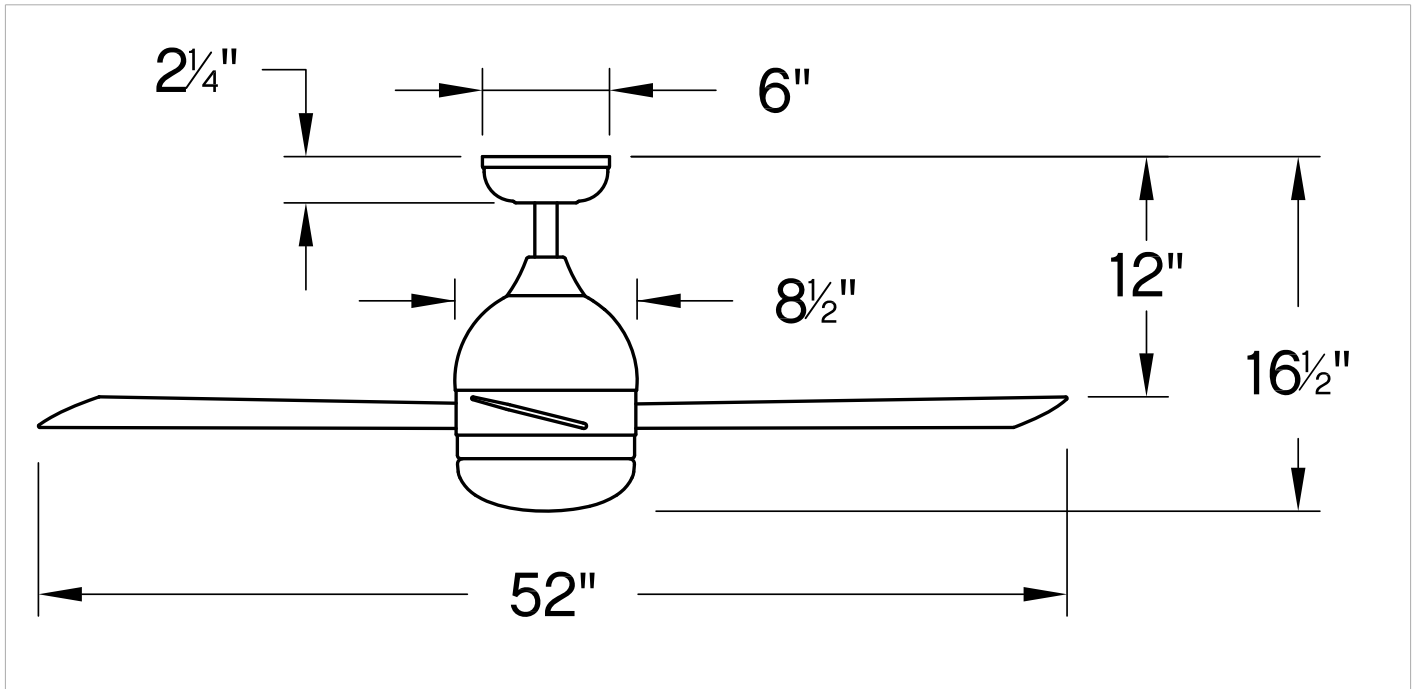

VERGE 52" LED FAN

902352FBN-LWA

PERFORMANCE SPECIFICATIONS	STANDARD	
	HIGH SPEED	AVERAGE SPEED
Airflow	5226	3642
EnergyUse	52.4	32.8
EnergyCost	15	9
Efficiency	100	111
AMPS	0.44	0.31
RPMS	167	115

AVERAGE PERFORMANCE AND ENERGY INFORMATION

ENERGYGUIDE

Estimated Yearly Energy Cost

$9

Cost Range of Similar Models (19" – 84")

$3 | | | $34

- Based on 12 cents per kWh and 6.4 hours use per day
- Your cost depends on rates and use
- Energy Use: 32.8 Watts

Airflow

3,642

Cubic Feet Per Minute

- The higher the airflow, the more air the fan will move
- Airflow Efficiency: 111 Cubic Feet Per Minute Per Watt

All estimates based on typical use, excluding lights ftc.gov/energy

Airflow Shown is a Weighted Average of High and Low Cubic Feet per Minute Based on Downrod

HINKLEY

HINKLEY
33000 Pin Oak Parkway
Avon Lake, OH 44012

PHONE: (440) 653-5500
Toll Free: 1 (800) 446-5539

hinkley.com