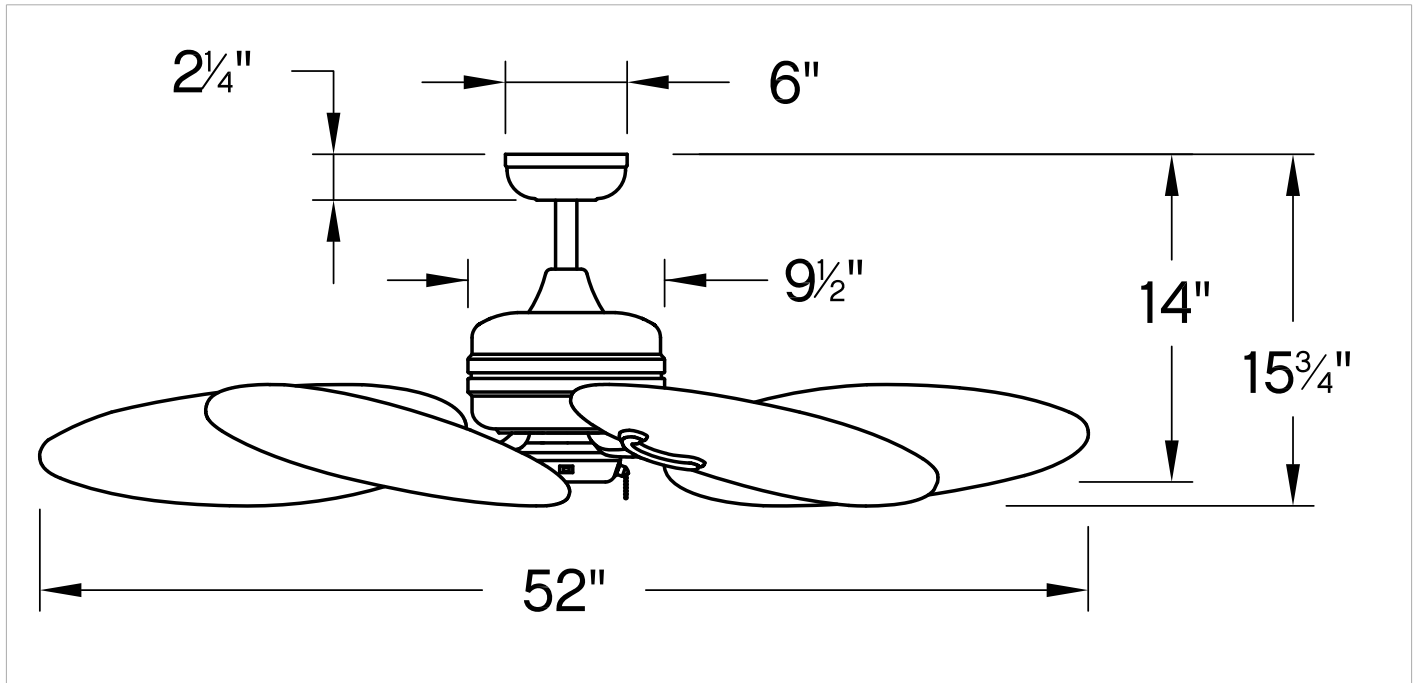

HINKLEY

HINKLEY
33000 Pin Oak Parkway
Avon Lake, OH 44012

PHONE: (440) 653-5500
Toll Free: 1 (800) 446-5539

hinkley.com

TROPIC AIR 52" FAN

901952FMW-NWD

PERFORMANCE SPECIFICATIONS	STANDARD	
	HIGH SPEED	AVERAGE SPEED
Airflow	6345	4523
EnergyUse	29.9	19.5
EnergyCost	8	5
Efficiency	212	232
AMPS	0.39	0.24
RPMS	141	97