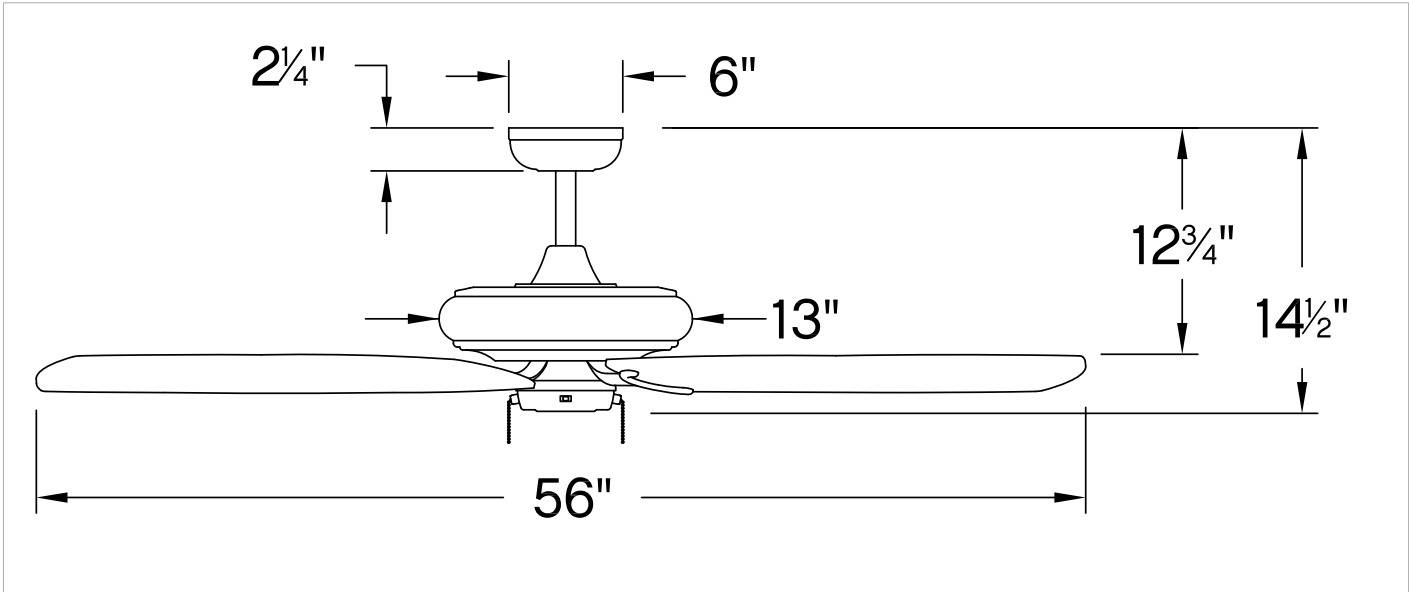

GROVE

901256FCW-NID

GROVE 56" FAN

DETAILS	
FAN FINISH:	Chalk White

DIMENSIONS	
WIDTH:	56"
HEIGHT:	14.5"

LIGHT SOURCE	
VOLTAGE:	120v

MOUNTING	
CANOPY:	6" Dia.
LEAD WIRE:	76"

Illuminating with soft, diffused luminescence, Grove's built-in uplight feature visually expands any room with ambient light. Its transitional design complements a room's decor with its multiple finish options and reversible blades. Equipped with LED bulbs and DC motor technology, Grove delivers excellent energy efficiency. Blades are included with every fan.

HINKLEY

HINKLEY
33000 Pin Oak Parkway
Avon Lake, OH 44012

PHONE: (440) 653-5500
Toll Free: 1 (800) 446-5539

hinkley.com

GROVE 56" FAN

901256FCW-NID

PERFORMANCE SPECIFICATIONS	STANDARD	
	HIGH SPEED	AVERAGE SPEED
Airflow	6296	4343
EnergyUse	32.6	21.8
EnergyCost	9	6
Efficiency	193	199
AMPS	0.43	0.26
RPMS	150	100