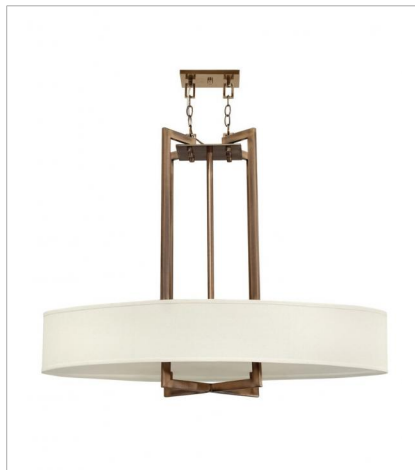

3205BR
LARGE DRUM PENDANT
16" W, 32.8" H
Socket
3-60w Med.

3208BR
LARGE OVAL DRUM
40" W, 31.3" H
Socket
4-100w Med.