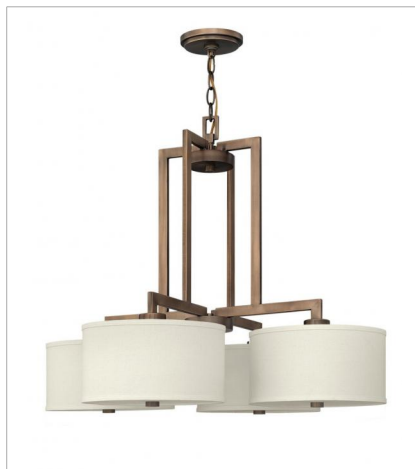

HAMPTON

Hampton is a modern transitional design, offering the ultimate in urban sophistication. The minimal, rectangular frame, paired with a decorative acrylic etched bottom lens, is softened by a contemporary off-white linen drum shade.

3204BR
MEDIUM DRUM
26" W, 30.3" H
Socket
3-100w Med.

3205BR
LARGE DRUM PENDANT
16" W, 32.8" H
Socket
3-60w Med.

3206BR
LARGE DRUM
30" W, 33" H
Socket
3-100w Med.

HAMPTON

Hampton is a modern transitional design, offering the ultimate in urban sophistication. The minimal, rectangular frame, paired with a decorative acrylic etched bottom lens, is softened by a contemporary off-white linen drum shade.

FINISH: Brushed Bronze
SHADE: Off-White Linen Hardback

3207BR
SMALL PENDANT
7" W, 11.8" H
Socket
1-100w Med.

3208BR
LARGE OVAL DRUM
40" W, 31.3" H
Socket
4-100w Med.

3209BR
SMALL SINGLE TIER
24.8" W, 24.5" H
Socket
4-100w Med.

3212BR
MEDIUM DRUM PENDANT
12.3" W, 29.8" H
Socket
4-60w Cand.

3214BR
MEDIUM SINGLE TIER
29" W, 24" H
Socket
4-100w Med.

3217BR
SMALL DRUM PENDANT
9.3" W, 22.5" H
Socket
1-100w Med.

HAMPTON

Hampton is a modern transitional design, offering the ultimate in urban sophistication. The minimal, rectangular frame, paired with a decorative acrylic etched bottom lens, is softened by a contemporary off-white linen drum shade.