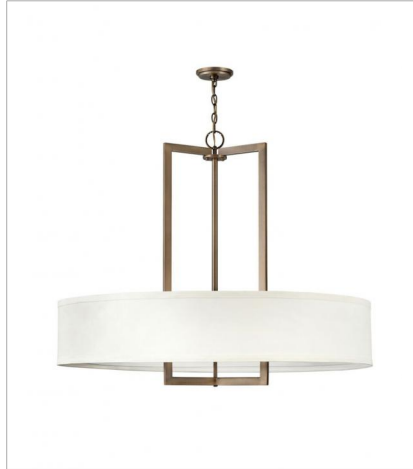

3214BR
MEDIUM SINGLE TIER
29" W, 24" H
Socket
4-100w Med.

3219BR
LARGE DRUM PENDANT
40" W, 33.5" H
Socket
9-100w Med.