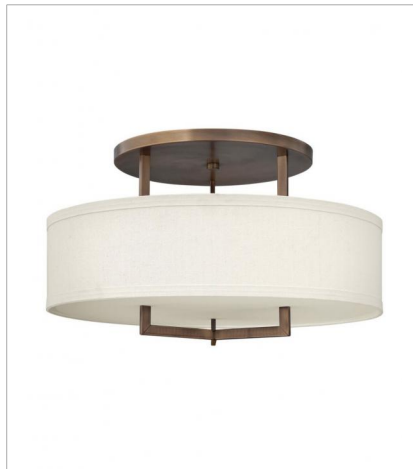

3211BR
LARGE SEMI-FLUSH MOUNT
26" W, 14.5" H
Socket
3-100w Med.