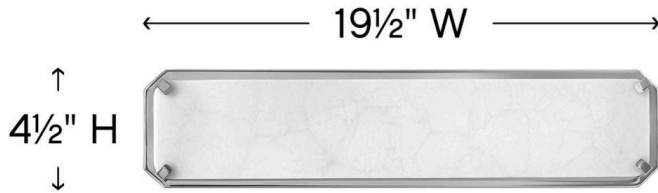

SERENE

57232PN

MEDIUM LED VANITY

Spa-like luxury marries sleek sophistication in our Serene family. An elegant faux alabaster plate comes to life from within an integrated LED source, showcasing the design's veining detail. Serene's warm glow creates a lavish feel in both Heritage Brass and Polished Nickel.

DETAILS	
FINISH:	Polished Nickel
MATERIAL:	Steel
GLASS:	Faux Alabaster

DIMENSIONS	
WIDTH:	20"
HEIGHT:	4.5"
WEIGHT:	1.7lb
BACK PLATE:	19.5"W X 4.5"H
EXTENSION:	2.3"
TOP TO OUTLET:	2.25"

LIGHT SOURCE	
LIGHT SOURCE:	Integrated LED
LED NAME:	E2G24W7WI
VOLTAGE:	120v
COLOR TEMP:	3000
LUMENS:	2100
CRI:	95
INCANDESCENT EQUIVALENCY:	2 x 75w
DIMMABLE:	Yes - CL Type Dimmer (SSL7A)

SHIPPING	
CARTON LENGTH:	23.5
CARTON WIDTH:	7
CARTON HEIGHT:	5
CARTON WEIGHT:	2

PRODUCT DETAILS:

- Mounting hardware is hidden on the backplate to ensure a clean silhouette
- Fixture can be mounted horizontally or vertically
- Suitable for use in damp locations as defined by NEC and CEC. Meets United States UL Underwriters Laboratories & CSA Canadian Standards Association Product Safety Standards
- Fixture is ADA compliant and adheres to the standards and guidelines listed by the Americans with Disabilities Act
- Meets California Energy Commission 2013 & 2016 Title regulations/JA8
- LED components carry a 5-year limited warranty
- Striking and glamorous silhouette with luxe details and a rich finish makes a dramatic statement
- Gleaming luxe polished nickel finish

HINKLEY

HINKLEY
33000 Pin Oak Parkway
Avon Lake, OH 44012

PHONE: (440) 653-5500
Toll Free: 1 (800) 446-5539

hinkley.com