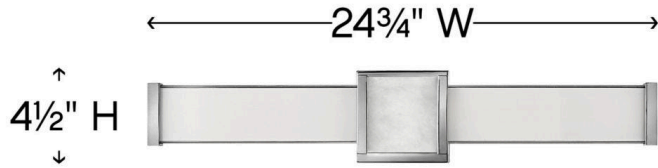

PIETRA

51582CM

MEDIUM LED VANITY

Turn your bathroom into a sanctuary with Pietra. Luxe materials and meticulous craftsmanship add to the spa-like zen of this integrated LED collection. A prominent cast center bracelet features a piece of solid stone with natural veining and subtle coloration that gleams against the Chrome or Black finish. Sophisticated details including cast endcaps and mitered glass complete this captivating look.

DETAILS	
FINISH:	Chrome
MATERIAL:	Steel
GLASS:	White Mitered

DIMENSIONS	
WIDTH:	24.8"
HEIGHT:	4.5"
WEIGHT:	6lb
BACK PLATE:	4.5" Sq.
EXTENSION:	2.8"
TOP TO OUTLET:	2.25"

LIGHT SOURCE	
LIGHT SOURCE:	Integrated LED
LED NAME:	LEVO112-202
WATTAGE:	40w LED *Included
VOLTAGE:	120v
COLOR TEMP:	3000
LUMENS:	3200
CRI:	92
INCANDESCENT EQUIVALENCY:	2 x 100w
DIMMABLE:	Yes - CL Type Dimmer (SSL7A)

SHIPPING	
CARTON LENGTH:	29.3
CARTON WIDTH:	7
CARTON HEIGHT:	5.5
CARTON WEIGHT:	7.1

PRODUCT DETAILS:

- Mounting hardware is hidden on the backplate to ensure a clean silhouette
- Fixture can be mounted horizontally or vertically
- Suitable for use in damp locations as defined by NEC and CEC. Meets United States UL Underwriters Laboratories & CSA Canadian Standards Association Product Safety Standards
- Fixture is ADA compliant and adheres to the standards and guidelines listed by the Americans with Disabilities Act
- Meets California Energy Commission 2013 & 2016 Title regulations/JA8
- LED components carry a 5-year limited warranty
- Bold lines and a clean, minimalist style creates a modern look
- Sparkling chrome with reflective finish