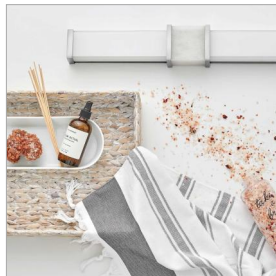

PIETRA

51582CM

MEDIUM LED VANITY

Turn your bathroom into a sanctuary with Pietra. Luxe materials and meticulous craftsmanship add to the spa-like zen of this integrated LED collection. A prominent cast center bracelet features a piece of solid stone with natural veining and subtle coloration that gleams against the Chrome or Black finish. Sophisticated details including cast endcaps and mitered glass complete this captivating look.

DETAILS	
FINISH:	Chrome
MATERIAL:	Steel
GLASS:	White Mitered

DIMENSIONS	
WIDTH:	24.8"
HEIGHT:	4.5"
WEIGHT:	6lb
BACK PLATE:	4.5" Sq.
EXTENSION:	2.8"
TOP TO OUTLET:	2.25"

LIGHT SOURCE	
LIGHT SOURCE:	Integrated LED
LED NAME:	LEVO112-202
WATTAGE:	40w LED *Included
VOLTAGE:	120v
COLOR TEMP:	3000
LUMENS:	3200
CRI:	92
INCANDESCENT EQUIVALENCY:	2 x 100w
DIMMABLE:	Yes - CL Type Dimmer (SSL7A)

SHIPPING	
CARTON LENGTH:	29.3
CARTON WIDTH:	7
CARTON HEIGHT:	5.5
CARTON WEIGHT:	7.1

PRODUCT DETAILS:

- Mounting hardware is hidden on the backplate to ensure a clean silhouette
- Fixture can be mounted horizontally or vertically
- Suitable for use in damp locations as defined by NEC and CEC. Meets United States UL Underwriters Laboratories & CSA Canadian Standards Association Product Safety Standards
- Fixture is ADA compliant and adheres to the standards and guidelines listed by the Americans with Disabilities Act
- Meets California Energy Commission 2013 & 2016 Title regulations/JA8
- LED components carry a 5-year limited warranty
- Bold lines and a clean, minimalist style creates a modern look
- Sparkling chrome with reflective finish