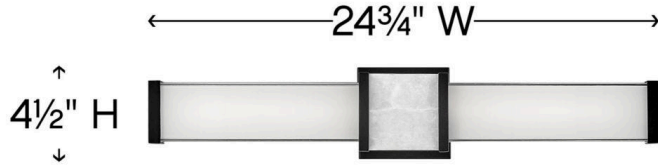

DETAILS	
FINISH:	Black
MATERIAL:	Steel
GLASS:	White Mitered

DIMENSIONS	
WIDTH:	24.8"
HEIGHT:	4.5"
WEIGHT:	6lb
BACK PLATE:	4.5" Sq.
EXTENSION:	2.8"
TOP TO OUTLET:	2.25"

LIGHT SOURCE	
LIGHT SOURCE:	Integrated LED
LED NAME:	LEVO112-202
WATTAGE:	40w LED *Included
VOLTAGE:	120v
COLOR TEMP:	3000
LUMENS:	3200
CRI:	92
INCANDESCENT EQUIVALENCY:	2 x 100w
DIMMABLE:	Yes - CL Type Dimmer (SSL7A)