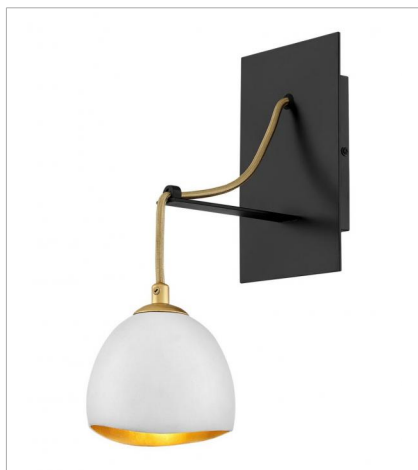

# NULA

lisa mcdennon  
COLLECTION

Nula is a work of art. A juxtaposition of industrial elements and organic influences transmutes simplicity into decadence. Pairing a dense chalk-white exterior with a gleaming, luxe gold interior elicits a dramatic effect. Several designs offer flexibility to customize for unique installations. Nula is part of the Lisa McDennon Collection.

**FINISH:** Shell White with Gold Leaf accents

**35900SHW**  
SINGLE LIGHT SCONCE  
5" W, 13" H  
Socket  
1-60w Cand.

**35904SHW**  
MEDIUM PENDANT  
14" W, 11.8" H  
Socket  
1-100w Med.

**35906SHW**  
LARGE SINGLE TIER  
26" W, 45" H  
Socket  
15-60w Cand.

**35908SHW**  
LARGE MULTI TIER  
18.5" W, 73" H  
Socket  
12-60w Cand.

**35909SHW**  
FOURTEEN LIGHT LINEAR  
48.5" W, 46" H  
Socket  
14-60w Cand.