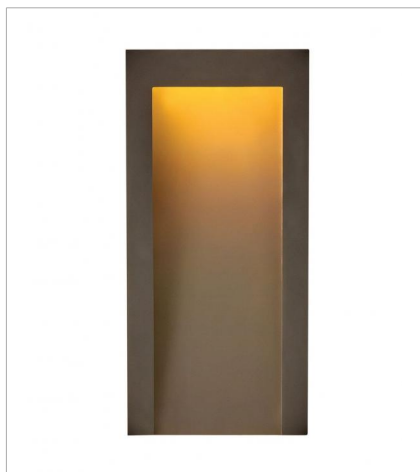

TAPER

COASTAL
ELEMENTS™
collection

Sleek and sophisticated, Taper is built to last with a timeless, minimalist style that radiates contemporary cool. Its recessed integrated LED engine is directed downward with gradient illumination that grazes the gently tapered design. Part of the Coastal Elements collection, it is engineered with composite materials for maximum durability in modern Textured Black, Textured Graphite and Textured Oiled Rubbed Bronze finish options.

FINISH: Textured Oil Rubbed Bronze
GLASS: Etched

2144TR
MEDIUM WALL MOUNT LANTERN
7" W, 15" H
Integrated LED
8w LED *Included

2145TR
LARGE WALL MOUNT LANTERN
9" W, 24" H
Integrated LED
11w LED *Included