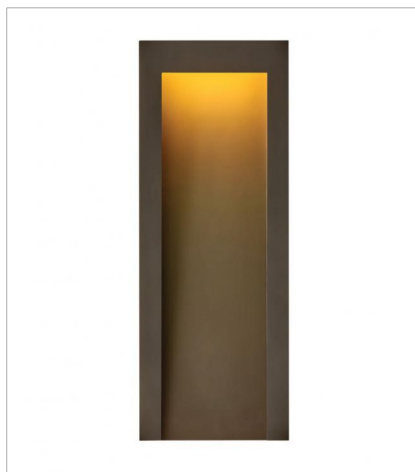

TAPER

COASTAL
ELEMENTS™
collection

Sleek and sophisticated, Taper is built to last with a timeless, minimalist style that radiates contemporary cool. Its recessed integrated LED engine is directed downward with gradient illumination that grazes the gently tapered design. Part of the Coastal Elements collection, it is engineered with composite materials for maximum durability in modern Textured Black, Textured Graphite and Textured Oiled Rubbed Bronze finish options.

FINISH: Textured Oil Rubbed Bronze
GLASS: Etched

2144TR
MEDIUM WALL MOUNT LANTERN
7" W, 15" H
Integrated LED
8w LED *Included

2145TR
LARGE WALL MOUNT LANTERN
9" W, 24" H
Integrated LED
11w LED *Included