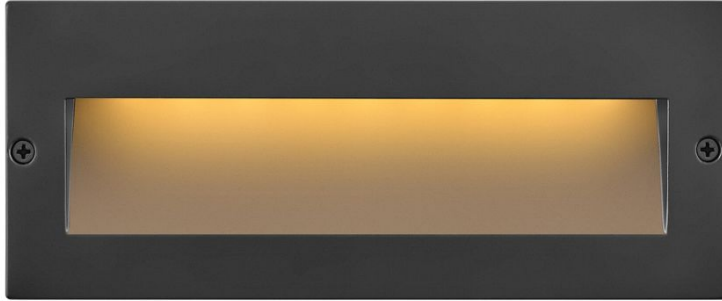

TAPER STEP 12V

1565SK

TAPER STEP 12V WIDE HORIZONTAL

Seamlessly blending into architectural elements inside or outside the home, the Taper series beautifully illuminates stairs, walkways, or patio spaces, enhancing the outdoor lighting experience. Made of aluminum and featuring an etched lens, this 8 in x 3 ¼ in rectangle recessed step and deck mount includes an integrated LED light for over 40,000 hrs of light. This low-voltage fixture is practical and safer, especially in an outdoor setting. Expand time spent in outdoor living spaces and increase safety and security. Available in three classic finishes: Bronze, Satin Black, and Satin White.

DETAILS	
FINISH:	Satin Black
MATERIAL:	Aluminum
GLASS:	Etched Lens

DIMENSIONS	
WIDTH:	8"
HEIGHT:	3.3"
DEPTH:	1

LIGHT SOURCE	
LIGHT SOURCE:	Integrated LED
LED NAME:	ETP25
VOLTAGE:	12v
COLOR TEMP:	2700
CRI:	90
INCANDESCENT EQUIVALENCY:	1 x 25w
DIMMABLE:	Yes - MLV On Transformer Primary
TRANSFORMER REQUIRED:	Yes

MOUNTING	
LEAD WIRE:	1 x 60"

SHIPPING	
CARTON LENGTH:	10.3
CARTON WIDTH:	3.3
CARTON HEIGHT:	5.8

PRODUCT DETAILS:

- Suitable for use in wet (outdoor direct rain or sprinkler) locations as defined by NEC and CEC. Meets United States UL Underwriters Laboratories & CSA Canadian Standards Association Product Safety Standards
- Rated for both indoor and outdoor use
- Fixture is ADA compliant and adheres to the standards and guidelines listed by the Americans with Disabilities Act
- A wiring kit is supplied.
- Easy and efficient installation: fewer fixtures illuminate a more extensive area, offering a diverse range of mounting opportunities.
- LED integrated components carry a 10-year limited warranty
- Bold lines and a clean, minimalist style complement contemporary architecture
- Striking black finish enhances design