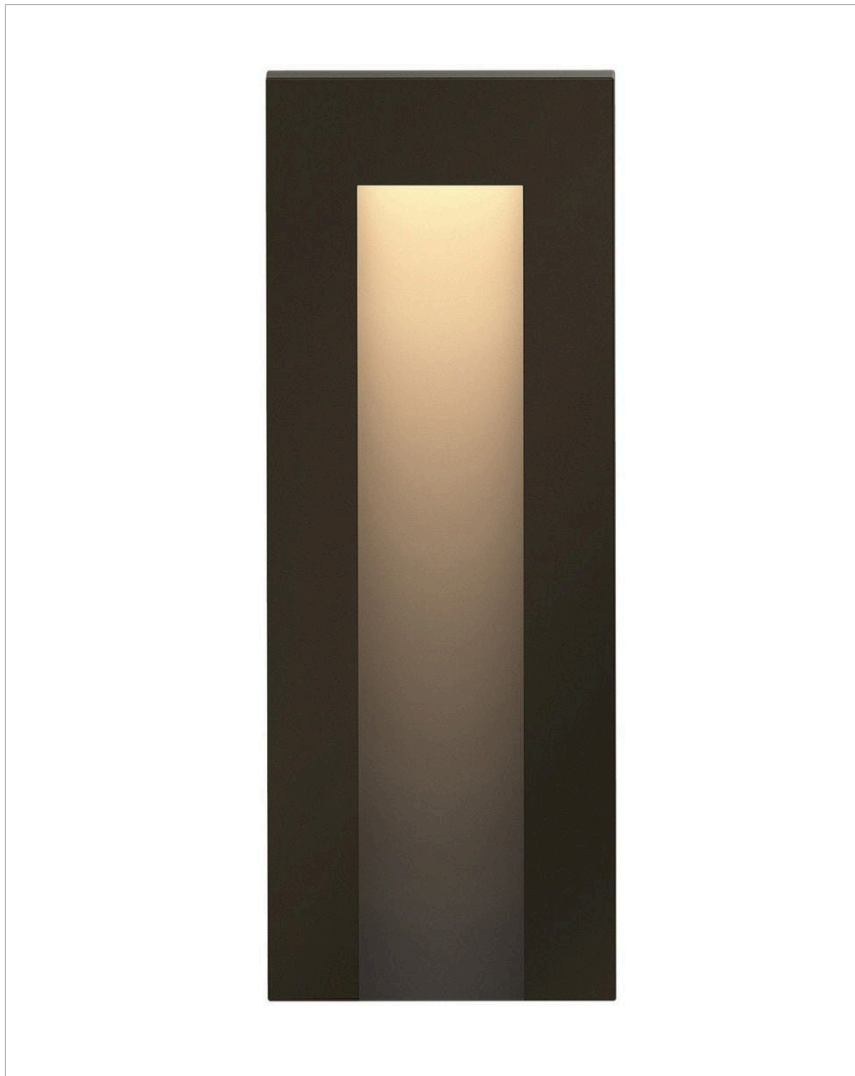

TAPER DECK SCONCE

1551BZ

TAPER DECK SCONCE 12V TALL VERTICAL

Seamlessly blending into architectural elements inside or outside the home, the Taper series beautifully illuminates stairs, walkways or patio spaces to enhance the outdoor lighting experience

DETAILS	
FINISH:	Bronze
MATERIAL:	Cast Aluminum
GLASS:	Etched

DIMENSIONS	
WIDTH:	3"
HEIGHT:	8"
DEPTH:	1.4
WEIGHT:	0.7
TOP TO OUTLET:	0

LIGHT SOURCE	
LIGHT SOURCE:	Integrated LED
LED NAME:	ETP10
WATTAGE:	1.20w LED *Included
VOLTAGE:	12v
COLOR TEMP:	2700
LUMENS:	90
CRI:	90
INCANDESCENT EQUIVALENCY:	1 x 10w
DIMMABLE:	Yes - MLV On Transformer Primary
TRANSFORMER REQUIRED:	Yes

MOUNTING	
LEAD WIRE:	1 X 60"

SHIPPING	
CARTON LENGTH:	3.4
CARTON WIDTH:	1.8
CARTON HEIGHT:	8.5
CARTON WEIGHT:	0.8

PRODUCT DETAILS:

- Mounts flush on a surface
- Suitable for use in wet (outdoor direct rain or sprinkler) locations as defined by NEC and CEC. Meets United States UL Underwriters Laboratories & CSA Canadian Standards Association Product Safety Standards
- Rated for both indoor and outdoor use
- Fixture is ADA compliant and adheres to the standards and guidelines listed by the Americans with Disabilities Act
- A wiring kit is supplied.
- Easy and efficient installation: fewer fixtures illuminate a more extensive area, offering a diverse range of mounting opportunities.
- LED integrated components carry a 10-year limited warranty
- Bold lines and a clean, minimalist style complement contemporary architecture