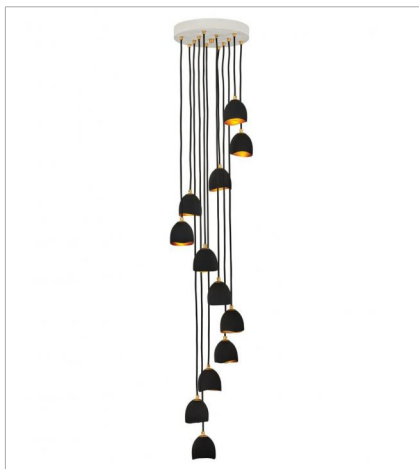

NULA

lisa mcdennon
COLLECTION

Nula is a work of art. A juxtaposition of industrial elements and organic influences transmutes simplicity into decadence. Pairing a dense chalk-white exterior with a gleaming, luxe gold interior elicits a dramatic effect. Several designs offer flexibility to customize for unique installations. Nula is part of the Lisa McDennon Collection.

FINISH: Shell Black with Gold Leaf accents

35900SHB
SINGLE LIGHT SCONCE
5" W, 13" H
Socket
1-60w Cand.

35904SHB
MEDIUM PENDANT
14" W, 11.8" H
Socket
1-100w Med.

35906SHB
LARGE SINGLE TIER
26" W, 45" H
Socket
15-60w Cand.

35908SHB
LARGE MULTI TIER
60" W, 58" H
Socket
12-60w Cand.

35909SHB
FOURTEEN LIGHT LINEAR
48.5" W, 46" H
Socket
14-60w Cand.

HINKLEY

HINKLEY
33000 Pin Oak Parkway
Avon Lake, OH 44012

PHONE: (440) 653-5500
Toll Free: 1 (800) 446-5539