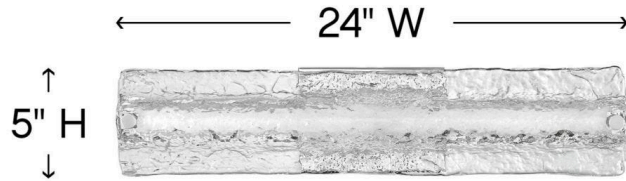

LUCENT

52093CM

MEDIUM LED VANITY

A gentle wave of thick lava glass washes over the chrome base and integrated LED to create a soothing, wall-grazing light that smoothly transforms a space. Lucent features a minimalist profile, yet the exceptional light pattern makes a maximum impression. Invisi-mount system ensures the look stays clean and contemporary

DETAILS	
FINISH:	Chrome
MATERIAL:	Steel
GLASS:	Lava

DIMENSIONS	
WIDTH:	24"
HEIGHT:	5"
WEIGHT:	8.5lb
BACK PLATE:	7"W X 5"H
EXTENSION:	3"
TOP TO OUTLET:	2.5"

LIGHT SOURCE	
LIGHT SOURCE:	Integrated LED
LED NAME:	LEVO98-532
WATTAGE:	33w LED *Included,
VOLTAGE:	120v
COLOR TEMP:	3000
LUMENS:	2900
CRI:	93
INCANDESCENT EQUIVALENCY:	4 x 60w
DIMMABLE:	Yes - CL Type Dimmer (SSL7A)

SHIPPING	
CARTON LENGTH:	29
CARTON WIDTH:	8.5
CARTON HEIGHT:	8
CARTON WEIGHT:	10

PRODUCT DETAILS:

- Mounting hardware is hidden on the backplate to ensure a clean silhouette
- Fixture can be mounted horizontally or vertically
- Suitable for use in damp locations as defined by NEC and CEC. Meets United States UL Underwriters Laboratories & CSA Canadian Standards Association Product Safety Standards
- Fixture is ADA compliant and adheres to the standards and guidelines listed by the Americans with Disabilities Act
- Meets California Energy Commission 2013 & 2016 Title regulations/JA8
- LED components carry a 5-year limited warranty
- Bold lines and a clean, minimalist style creates a modern look
- Sparkling chrome with reflective finish