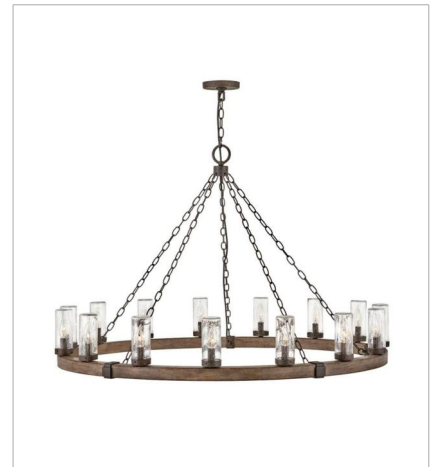

29209SQ
EXTRA LARGE SINGLE TIER
46" W, 30.5" H
LED Lamp
15-5w Cand. LED, 60w Equiv.

HINKLEY

HINKLEY
33000 Pin Oak Parkway
Avon Lake, OH 44012

PHONE: (440) 653-5500
Toll Free: 1 (800) 446-5539

hinkley.com