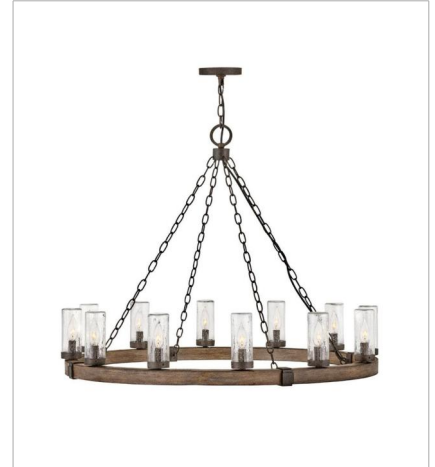

SAWYER

OPEN AIR™
collection

The fresh, rustic design of the Sawyer collection will enhance any living experience with a warm, cozy ambiance. The warm Sequoia wood finish is paired with Iron Rust accents and clear seedy glass for a farmhouse chic style.

FINISH: Sequoia with Iron Rust accents
GLASS: Clear Seedy, Etched

5940SQ
SINGLE LIGHT VANITY
5" W, 11" H
LED Lamp
1-10w Med. LED, 100w Equiv.

5942SQ
TWO LIGHT VANITY
14.3" W, 8.3" H
LED Lamp
2-10w Med. LED, 100w Equiv.

29205SQ
FIVE LIGHT LINEAR
42" W, 7.8" H
Socket

HINKLEY

HINKLEY
33000 Pin Oak Parkway
Avon Lake, OH 44012

PHONE: (440) 653-5500
Toll Free: 1 (800) 446-5539

hinkley.com

SAWYER

The fresh, rustic design of the Sawyer collection will enhance any living experience with a warm, cozy ambiance. The warm Sequoia wood finish is paired with Iron Rust accents and clear seedy glass for a farmhouse chic style.

FINISH: Sequoia with Iron Rust accents
GLASS: Clear Seedy, Etched

29206SQ
MEDIUM SINGLE TIER
24" W, 23.3" H
LED Lamp
6-5w Cand. LED, 60w Equiv.

29206SQ-LV
MEDIUM SINGLE TIER 12V
24" W, 23.3" H
LED Lamp

29207SQ
LARGE SINGLE TIER
38" W, 28.5" H
LED Lamp
12-5w Cand. LED, 60w Equiv.