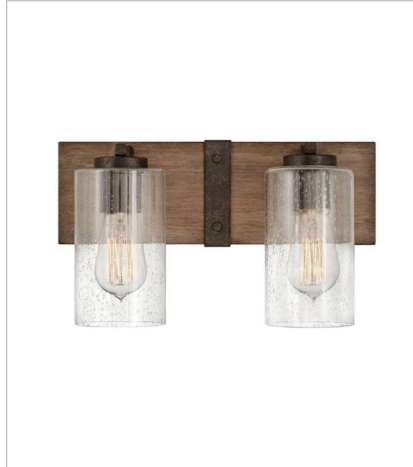

SAWYER

OPEN AIR™
collection

The fresh, rustic design of the Sawyer collection will enhance any living experience with a warm, cozy ambiance. The warm Sequoia wood finish is paired with Iron Rust accents and clear seedy glass for a farmhouse chic style.

FINISH: Sequoia with Iron Rust accents
GLASS: Clear Seedy, Etched

5940SQ
SINGLE LIGHT VANITY
5" W, 11" H
LED Lamp
1-10w Med. LED, 100w Equiv.

5942SQ
TWO LIGHT VANITY
14.3" W, 8.3" H
LED Lamp
2-10w Med. LED, 100w Equiv.

FINISH: Sequoia with Iron Rust accents
GLASS: Clear Seedy, Etched

29206SQ
MEDIUM SINGLE TIER
24" W, 23.3" H
LED Lamp
6-5w Cand. LED, 60w Equiv.

29206SQ-LV
MEDIUM SINGLE TIER 12V
24" W, 23.3" H
LED Lamp

29207SQ
LARGE SINGLE TIER
38" W, 28.5" H
LED Lamp
12-5w Cand. LED, 60w Equiv.

FINISH: Sequoia with Iron Rust accents
GLASS: Clear Seedy, Etched

29203SQ
MEDIUM FLUSH MOUNT
15" W, 4.8" H
LED Lamp
3-5w Cand. LED, 40w Equiv.