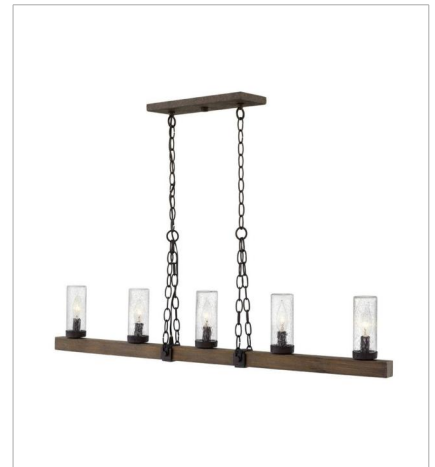

SAWYER

OPEN AIR™
collection

The fresh, rustic design of the Sawyer collection will enhance any living experience with a warm, cozy ambiance. The warm Sequoia wood finish is paired with Iron Rust accents and clear seedy glass for a farmhouse chic style.

FINISH: Sequoia with Iron Rust accents
GLASS: Clear Seedy, Etched

5940SQ
SINGLE LIGHT VANITY
5" W, 11" H
LED Lamp
1-10w Med. LED, 100w Equiv.

5942SQ
TWO LIGHT VANITY
14.3" W, 8.3" H
LED Lamp
2-10w Med. LED, 100w Equiv.

29205SQ
FIVE LIGHT LINEAR
42" W, 7.8" H
Socket

HINKLEY

HINKLEY
33000 Pin Oak Parkway
Avon Lake, OH 44012

PHONE: (440) 653-5500
Toll Free: 1 (800) 446-5539

hinkley.com

SAWYER

The fresh, rustic design of the Sawyer collection will enhance any living experience with a warm, cozy ambiance. The warm Sequoia wood finish is paired with Iron Rust accents and clear seedy glass for a farmhouse chic style.

FINISH: Sequoia with Iron Rust accents
GLASS: Clear Seedy, Etched

29206SQ
MEDIUM SINGLE TIER
24" W, 23.3" H
LED Lamp
6-5w Cand. LED, 60w Equiv.

29206SQ-LV
MEDIUM SINGLE TIER 12V
24" W, 23.3" H
LED Lamp

29207SQ
LARGE SINGLE TIER
38" W, 28.5" H
LED Lamp
12-5w Cand. LED, 60w Equiv.