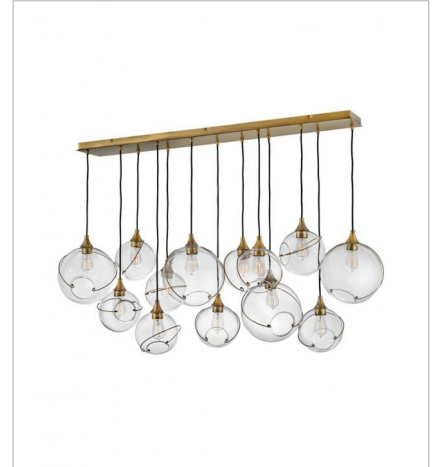

SKYE

lisa mcDennon
COLLECTION

Mesmerizingly asymmetrical with a mid-century modern flair, Skye showcases a cluster of clear, open globes, each encircled with a slender brass ring. Each opening is off center and the globes fall to different lengths, with a Heritage Brass details pulling the look together perfectly. Adjustments are easily made with the cinching ring, also finished in Heritage Brass. Skye is part of the Lisa McDennon Collection.

FINISH: Heritage Brass
GLASS: Clear

30303HBR
SMALL PENDANT
10.8" W, 12.8" H
Socket
1-100w Med.

30304HBR
THREE LIGHT PENDANT
18.3" W, 36.5" H
Socket
3-100w Med.

30305HBR
THIRTEEN LIGHT LINEAR
60.3" W, 24.3" H
Socket
13-60w Med.

30306HBR
SIX LIGHT MULTI TIER
24" W, 58" H
Socket
6-100w Med.

30308HBR
EXTRA LARGE TWO TIER
53.3" W, 65.3" H
Socket
18-60w Med.

HINKLEY

HINKLEY
33000 Pin Oak Parkway
Avon Lake, OH 44012

PHONE: (440) 653-5500
Toll Free: 1 (800) 446-5539