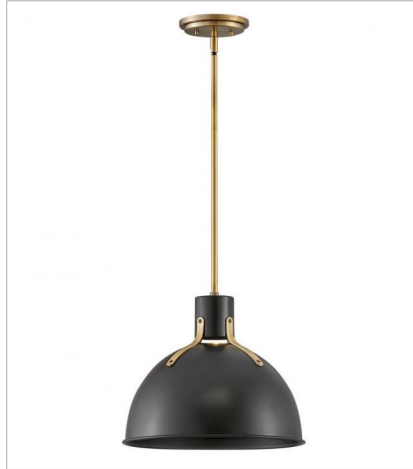

# ARGO

Argo is brilliantly basic in design but has all the right details to make it shine. The smooth lines of the Satin Black or Polished White dome have a vintage, industrial feel but modern updates, including LED lamping, make Argo contemporary. Heavy Lacquered Brass straps and rivets secure the dome to the cap in this clean and stylish profile.

**FINISH:** Satin Black with Lacquered Brass accents

**3483SK**  
MEDIUM PENDANT  
20" W, 17" H  
LED Lamp  
1-6w GU10 LED \*Included

**3487SK**  
SMALL PENDANT  
14" W, 12.3" H  
LED Lamp  
1-6w GU10 LED \*Included