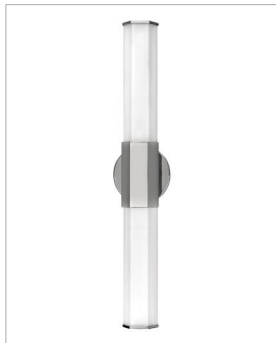

FACET

51152PN

MEDIUM LED VANITY

For a profile that is unpretentious, yet unforgettable, view all the sides of Facet. Interesting angles combine with a bold center bracelet to create the edgy and contemporary look. Hexagonal etched glass is showcased by Heritage Brass or Polished Nickel center and end caps of the same shape, while the Invisi mount system remains unseen to simply highlight the superior style.

DETAILS	
FINISH:	Polished Nickel
MATERIAL:	Steel
GLASS:	Etched

DIMENSIONS	
WIDTH:	26"
HEIGHT:	5"
WEIGHT:	4.5lb
BACK PLATE:	5" Dia.
EXTENSION:	4"
TOP TO OUTLET:	2.5"

LIGHT SOURCE	
LIGHT SOURCE:	Integrated LED
LED NAME:	(2) EL2G16W7W1
VOLTAGE:	120v
COLOR TEMP:	3000
LUMENS:	2800
CRI:	95
INCANDESCENT EQUIVALENCY:	2 x 100w
DIMMABLE:	Yes - CL Type Dimmer (SSL7A)

SHIPPING	
CARTON LENGTH:	28.5
CARTON WIDTH:	12
CARTON HEIGHT:	6.5
CARTON WEIGHT:	6

PRODUCT DETAILS:

- Mounting hardware is hidden on the backplate to ensure a clean silhouette
- Fixture can be mounted horizontally or vertically
- Suitable for use in damp locations as defined by NEC and CEC. Meets United States UL Underwriters Laboratories & CSA Canadian Standards Association Product Safety Standards
- Fixture is ADA compliant and adheres to the standards and guidelines listed by the Americans with Disabilities Act
- Meets California Energy Commission 2013 & 2016 Title regulations/JA8
- LED components carry a 5-year limited warranty
- Bold lines and a clean, minimalist style creates a modern look
- Gleaming luxe polished nickel finish