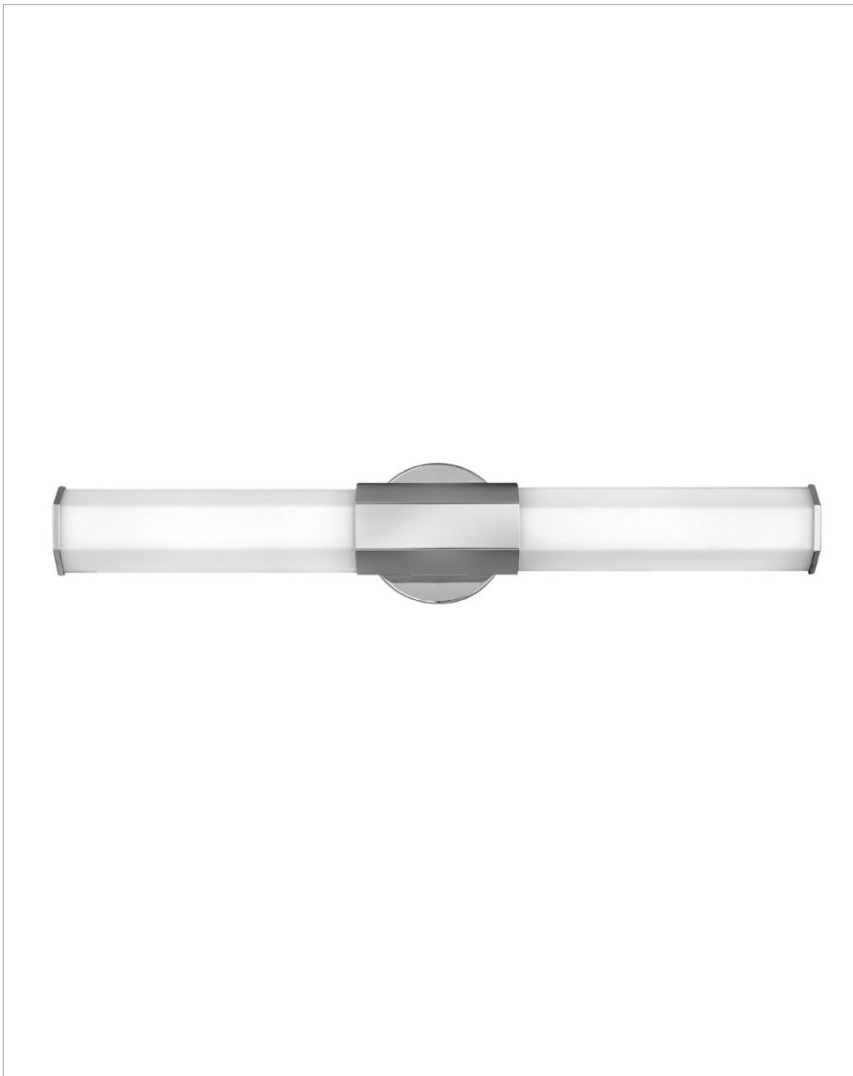

FACET

51152PN

MEDIUM LED VANITY

For a profile that is unpretentious, yet unforgettable, view all the sides of Facet. Interesting angles combine with a bold center bracelet to create the edgy and contemporary look. Hexagonal etched glass is showcased by Heritage Brass or Polished Nickel center and end caps of the same shape, while the Invisi mount system remains unseen to simply highlight the superior style.

DETAILS	
FINISH:	Polished Nickel
MATERIAL:	Steel
GLASS:	Etched

DIMENSIONS	
WIDTH:	26"
HEIGHT:	5"
WEIGHT:	4.5lb
BACK PLATE:	5" Dia.
EXTENSION:	4"
TOP TO OUTLET:	2.5"

LIGHT SOURCE	
LIGHT SOURCE:	Integrated LED
LED NAME:	(2) EL2G16W7W1
VOLTAGE:	120v
COLOR TEMP:	3000
LUMENS:	2800
CRI:	95
INCANDESCENT EQUIVALENCY:	2 x 100w
DIMMABLE:	Yes - CL Type Dimmer (SSL7A)

SHIPPING	
CARTON LENGTH:	28.5
CARTON WIDTH:	12
CARTON HEIGHT:	6.5
CARTON WEIGHT:	6

PRODUCT DETAILS:

- Mounting hardware is hidden on the backplate to ensure a clean silhouette
- Fixture can be mounted horizontally or vertically
- Suitable for use in damp locations as defined by NEC and CEC. Meets United States UL Underwriters Laboratories & CSA Canadian Standards Association Product Safety Standards
- Fixture is ADA compliant and adheres to the standards and guidelines listed by the Americans with Disabilities Act
- Meets California Energy Commission 2013 & 2016 Title regulations/JA8
- LED components carry a 5-year limited warranty
- Bold lines and a clean, minimalist style creates a modern look
- Gleaming luxe polished nickel finish