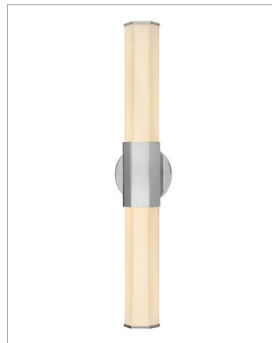

FACET

51152PN

MEDIUM LED VANITY

For a profile that is unpretentious, yet unforgettable, view all the sides of Facet. Interesting angles combine with a bold center bracelet to create the edgy and contemporary look. Hexagonal etched glass is showcased by Heritage Brass or Polished Nickel center and end caps of the same shape, while the Invisi mount system remains unseen to simply highlight the superior style.

DETAILS	
FINISH:	Polished Nickel
MATERIAL:	Steel
GLASS:	Etched

DIMENSIONS	
WIDTH:	26"
HEIGHT:	5"
WEIGHT:	4.5lb
BACK PLATE:	5" Dia.
EXTENSION:	4"
TOP TO OUTLET:	2.5"

LIGHT SOURCE	
LIGHT SOURCE:	Integrated LED
LED NAME:	(2) EL2G16W7W1
VOLTAGE:	120v
COLOR TEMP:	3000
LUMENS:	2800
CRI:	95
INCANDESCENT EQUIVALENCY:	2 x 100w
DIMMABLE:	Yes - CL Type Dimmer (SSL7A)

SHIPPING	
CARTON LENGTH:	28.5
CARTON WIDTH:	12
CARTON HEIGHT:	6.5
CARTON WEIGHT:	6

PRODUCT DETAILS:

- Mounting hardware is hidden on the backplate to ensure a clean silhouette
- Fixture can be mounted horizontally or vertically
- Suitable for use in damp locations as defined by NEC and CEC. Meets United States UL Underwriters Laboratories & CSA Canadian Standards Association Product Safety Standards
- Fixture is ADA compliant and adheres to the standards and guidelines listed by the Americans with Disabilities Act
- Meets California Energy Commission 2013 & 2016 Title regulations/JA8
- LED components carry a 5-year limited warranty
- Bold lines and a clean, minimalist style creates a modern look
- Gleaming luxe polished nickel finish