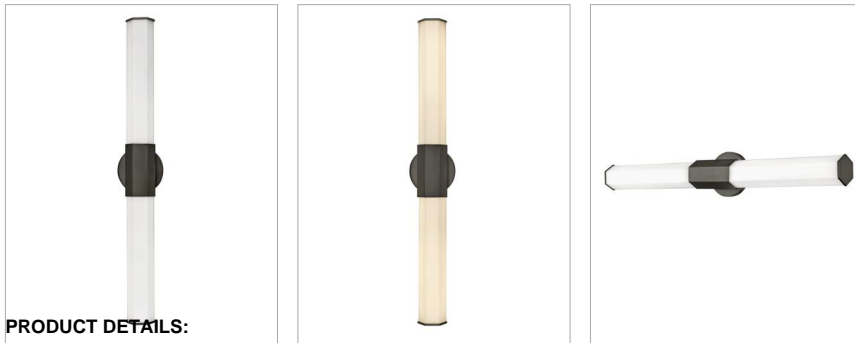

FACET

51153BX

LARGE LED VANITY

For a profile that is unpretentious, yet unforgettable, view all the sides of Facet. Interesting angles combine with a bold center bracelet to create the edgy and contemporary look. Hexagonal etched glass is showcased by Heritage Brass, Polished Nickel or Black Oxide center and end caps of the same shape, while the Invisimount system remains unseen to simply highlight the superior style.

DETAILS	
FINISH:	Black Oxide
MATERIAL:	Steel
GLASS:	Etched

DIMENSIONS	
WIDTH:	32"
HEIGHT:	5"
WEIGHT:	5lb
BACK PLATE:	5" Dia.
EXTENSION:	4"
TOP TO OUTLET:	2.5"

LIGHT SOURCE	
LIGHT SOURCE:	Integrated LED
LED NAME:	EL2G16W7WI & EL2G24W7WI
VOLTAGE:	120v
COLOR TEMP:	3000
LUMENS:	3500
CRI:	95
INCANDESCENT EQUIVALENCY:	3 x 100w
DIMMABLE:	Yes - CL Type Dimmer (SSL7A)

SHIPPING	
CARTON LENGTH:	34.5
CARTON WIDTH:	12
CARTON HEIGHT:	6.5
CARTON WEIGHT:	6.5

PRODUCT DETAILS:

- Mounting hardware is hidden on the backplate to ensure a clean silhouette
- Fixture can be mounted horizontally or vertically
- Suitable for use in damp locations as defined by NEC and CEC. Meets United States UL Underwriters Laboratories & CSA Canadian Standards Association Product Safety Standards
- Fixture is ADA compliant and adheres to the standards and guidelines listed by the Americans with Disabilities Act
- Meets California Energy Commission 2013 & 2016 Title regulations/JA8
- LED components carry a 5-year limited warranty
- Bold lines and a clean, minimalist style creates a modern look
- Striking black finish enhances design