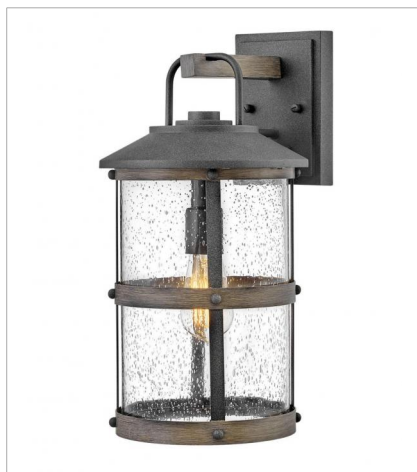

# LAKEHOUSE

**OPEN AIR™**  
collection

The look is relaxed, but the components of Lakehouse are quietly satisfying. Lakehouse features a distressed, Aged Zinc finish with clear seedy glass. Driftwood Grey finish rings add a wooden look to round out the coastal casual style. Cast aluminum construction ensures Lakehouse will withstand for years. Blissfully simple, yet all the details are memorable.

**FINISH:** Aged Zinc with Driftwood Grey accents, Aged Zinc with Driftwood Grey accents

**GLASS:** Clear Seedy

**2680DZ**  
SMALL WALL MOUNT LANTERN  
7.3" W, 14.5" H  
Socket  
1-100w Med.

**2684DZ**  
MEDIUM WALL MOUNT LANTERN  
9" W, 17.3" H  
Socket  
1-100w Med.

# LAKEHOUSE

---

The look is relaxed, but the components of Lakehouse are quietly satisfying. Lakehouse features a distressed, Aged Zinc finish with clear seedy glass. Driftwood Grey finish rings add a wooden look to round out the coastal casual style. Cast aluminum construction ensures Lakehouse will withstand for years. Blissfully simple, yet all the details are memorable.

**FINISH:** Aged Zinc with Driftwood Gray accents, Aged Zinc with Driftwood Grey accents

**GLASS:** Clear Seedy

---