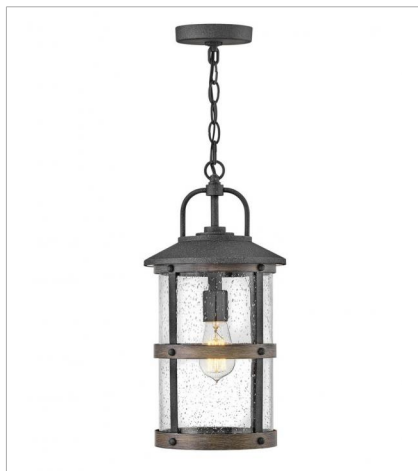

# LAKEHOUSE

**OPEN AIR™**  
collection

The look is relaxed, but the components of Lakehouse are quietly satisfying. Lakehouse features a distressed, Aged Zinc finish with clear seedy glass. Driftwood Grey finish rings add a wooden look to round out the coastal casual style. Cast aluminum construction ensures Lakehouse will withstand for years. Blissfully simple, yet all the details are memorable.

**FINISH:** Aged Zinc with Driftwood Grey accents, Aged Zinc with Driftwood Grey accents

**GLASS:** Clear Seedy

**2680DZ**  
SMALL WALL MOUNT LANTERN  
7.3" W, 14.5" H  
Socket  
1-100w Med.

**2684DZ**  
MEDIUM WALL MOUNT LANTERN  
9" W, 17.3" H  
Socket  
1-100w Med.

**2685DZ**  
LARGE WALL MOUNT LANTERN  
10.5" W, 19.8" H  
Socket  
3-60w Cand.

**2682DZ**  
MEDIUM HANGING LANTERN  
9" W, 17.8" H  
Socket  
1-100w Med.

**2689DZ**  
MEDIUM SINGLE TIER  
42" W, 29.8" H  
Socket  
6-100w Med.

# LAKEHOUSE

---

The look is relaxed, but the components of Lakehouse are quietly satisfying. Lakehouse features a distressed, Aged Zinc finish with clear seedy glass. Driftwood Grey finish rings add a wooden look to round out the coastal casual style. Cast aluminum construction ensures Lakehouse will withstand for years. Blissfully simple, yet all the details are memorable.