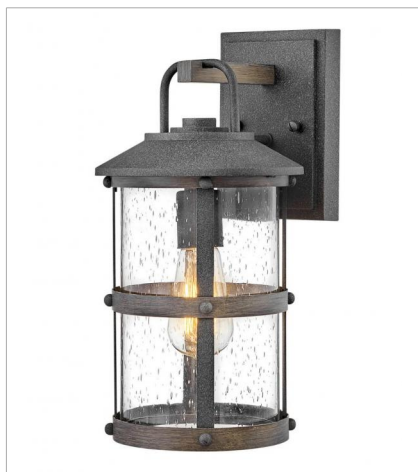

# LAKEHOUSE

**OPEN AIR™**  
collection

The look is relaxed, but the components of Lakehouse are quietly satisfying. Lakehouse features a distressed, Aged Zinc finish with clear seedy glass. Driftwood Grey finish rings add a wooden look to round out the coastal casual style. Cast aluminum construction ensures Lakehouse will withstand for years. Blissfully simple, yet all the details are memorable.

**FINISH:** Aged Zinc with Driftwood Grey accents, Aged Zinc with Driftwood Grey accents

**GLASS:** Clear Seedy

**2680DZ**  
SMALL WALL MOUNT LANTERN  
7.3" W, 14.5" H  
Socket  
1-100w Med.

**2684DZ**  
MEDIUM WALL MOUNT LANTERN  
9" W, 17.3" H  
Socket  
1-100w Med.

# LAKEHOUSE

---

The look is relaxed, but the components of Lakehouse are quietly satisfying. Lakehouse features a distressed, Aged Zinc finish with clear seedy glass. Driftwood Grey finish rings add a wooden look to round out the coastal casual style. Cast aluminum construction ensures Lakehouse will withstand for years. Blissfully simple, yet all the details are memorable.

**FINISH:** Aged Zinc with Driftwood Gray accents, Aged Zinc with Driftwood Grey accents

**GLASS:** Clear Seedy

---