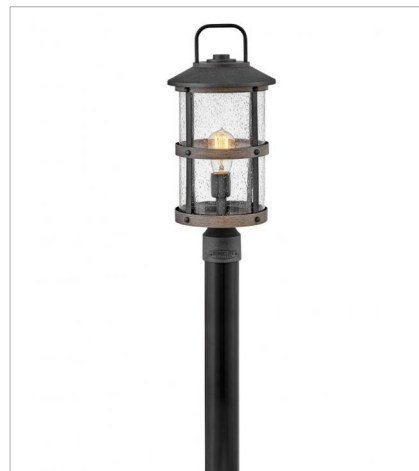

# LAKEHOUSE

**OPEN AIR™**  
collection

The look is relaxed, but the components of Lakehouse are quietly satisfying. Lakehouse features a distressed, Aged Zinc finish with clear seedy glass. Driftwood Grey finish rings add a wooden look to round out the coastal casual style. Cast aluminum construction ensures Lakehouse will withstand for years. Blissfully simple, yet all the details are memorable.

**FINISH:** Aged Zinc with Driftwood Grey accents, Aged Zinc with Driftwood Grey accents

**GLASS:** Clear Seedy

**2680DZ**  
SMALL WALL MOUNT LANTERN  
7.3" W, 14.5" H  
Socket  
1-100w Med.

**2684DZ**  
MEDIUM WALL MOUNT LANTERN  
9" W, 17.3" H  
Socket  
1-100w Med.

**2685DZ**  
LARGE WALL MOUNT LANTERN  
10.5" W, 19.8" H  
Socket  
3-60w Cand.

**2682DZ**  
MEDIUM HANGING LANTERN  
9" W, 17.8" H  
Socket  
1-100w Med.

**2689DZ**  
MEDIUM SINGLE TIER  
42" W, 29.8" H  
Socket  
6-100w Med.

# LAKEHOUSE

---

The look is relaxed, but the components of Lakehouse are quietly satisfying. Lakehouse features a distressed, Aged Zinc finish with clear seedy glass. Driftwood Grey finish rings add a wooden look to round out the coastal casual style. Cast aluminum construction ensures Lakehouse will withstand for years. Blissfully simple, yet all the details are memorable.