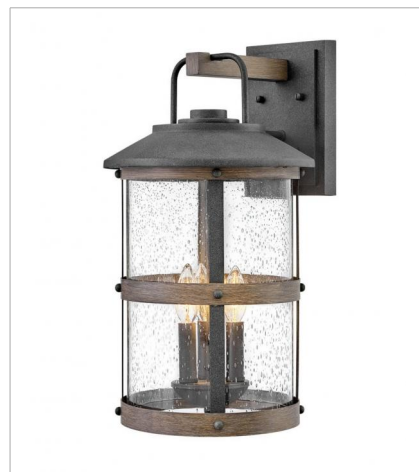

# LAKEHOUSE

**OPEN AIR™**  
collection

The look is relaxed, but the components of Lakehouse are quietly satisfying. Lakehouse features a distressed, Aged Zinc finish with clear seedy glass. Driftwood Grey finish rings add a wooden look to round out the coastal casual style. Cast aluminum construction ensures Lakehouse will withstand for years. Blissfully simple, yet all the details are memorable.

**FINISH:** Aged Zinc with Driftwood Grey accents, Aged Zinc with Driftwood Grey accents

**GLASS:** Clear Seedy

**2680DZ**  
SMALL WALL MOUNT LANTERN  
7.3" W, 14.5" H  
Socket  
1-100w Med.

**2684DZ**  
MEDIUM WALL MOUNT LANTERN  
9" W, 17.3" H  
Socket  
1-100w Med.

# LAKEHOUSE

---

The look is relaxed, but the components of Lakehouse are quietly satisfying. Lakehouse features a distressed, Aged Zinc finish with clear seedy glass. Driftwood Grey finish rings add a wooden look to round out the coastal casual style. Cast aluminum construction ensures Lakehouse will withstand for years. Blissfully simple, yet all the details are memorable.

**FINISH:** Aged Zinc with Driftwood Gray accents, Aged Zinc with Driftwood Grey accents

**GLASS:** Clear Seedy

---