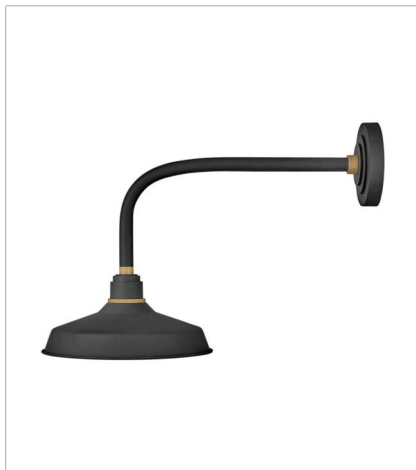

FOUNDRY CLASSIC

Decidedly industrious, Foundry is reinventing purposeful lighting. Focused and direct, the sturdy aluminum shade features knurled brass details to offset the Gloss White, Museum Bronze or Textured Black finish while casting a uniform light. The simple, understated form plants a vintage aesthetic for both inside and outside spaces while offering mix and match options that customize the look.

FINISH: Textured Black with Brass accents

SHADE: Metal

10231TK
SMALL GOOSENECK BARN LIGHT
9.5" W, 9.3" H
Socketed
1-14w Med. LED, 100w Equiv.

10312TK
MEDIUM STRAIGHT ARM BARN LIGHT
12" W, 16" H
Socketed
1-14w Med. LED, 100w Equiv.

10342TK
MEDIUM GOOSENECK BARN LIGHT
12" W, 13.8" H
Socketed
1-14w Med. LED, 100w Equiv.

10352TK
LARGE GOOSENECK BARN LIGHT
12" W, 15.5" H
Socketed
1-14w Med. LED, 100w Equiv.

10362TK
SMALL TALL GOOSENECK BARN L...
12" W, 17" H
Socketed
1-14w Med. LED, 100w Equiv.