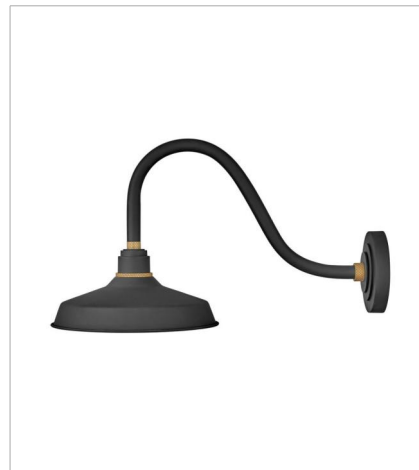

FOUNDRY CLASSIC

Decidedly industrious, Foundry is reinventing purposeful lighting. Focused and direct, the sturdy aluminum shade features knurled brass details to offset the Gloss White, Museum Bronze or Textured Black finish while casting a uniform light. The simple, understated form plants a vintage aesthetic for both inside and outside spaces while offering mix and match options that customize the look.

FINISH: Textured Black with Brass accents

SHADE: Metal

10231TK
SMALL GOOSENECK BARN LIGHT
9.5" W, 9.3" H
Socketed
1-14w Med. LED, 100w Equiv.

10312TK
MEDIUM STRAIGHT ARM BARN LIGHT
12" W, 16" H
Socketed
1-14w Med. LED, 100w Equiv.

10342TK
MEDIUM GOOSENECK BARN LIGHT
12" W, 13.8" H
Socketed
1-14w Med. LED, 100w Equiv.

10352TK
LARGE GOOSENECK BARN LIGHT
12" W, 15.5" H
Socketed
1-14w Med. LED, 100w Equiv.

10362TK
SMALL TALL GOOSENECK BARN L...
12" W, 17" H
Socketed
1-14w Med. LED, 100w Equiv.