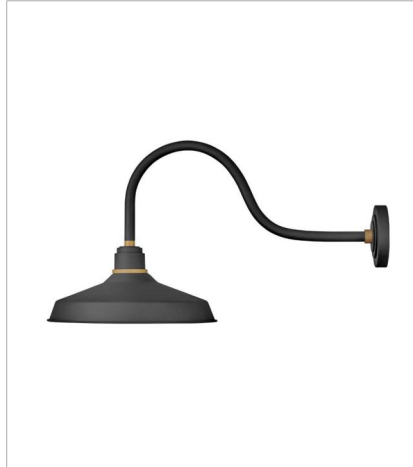

FOUNDRY CLASSIC

Decidedly industrious, Foundry is reinventing purposeful lighting. Focused and direct, the sturdy aluminum shade features knurled brass details to offset the Gloss White, Museum Bronze or Textured Black finish while casting a uniform light. The simple, understated form plants a vintage aesthetic for both inside and outside spaces while offering mix and match options that customize the look.

FINISH: Textured Black with Brass accents

SHADE: Metal

10231TK
SMALL GOOSENECK BARN LIGHT
9.5" W, 9.3" H
Socketed
1-14w Med. LED, 100w Equiv.

10312TK
MEDIUM STRAIGHT ARM BARN LIGHT
12" W, 16" H
Socketed
1-14w Med. LED, 100w Equiv.

FINISH: Textured Black with Brass accents

SHADE: Metal

10443TK
MEDIUM GOOSENECK BARN LIGHT
16" W, 15.3" H
Socketed
1-14w Med. LED, 100w Equiv.

10453TK
LARGE GOOSENECK BARN LIGHT
16" W, 17.3" H
Socketed
1-14w Med. LED, 100w Equiv.