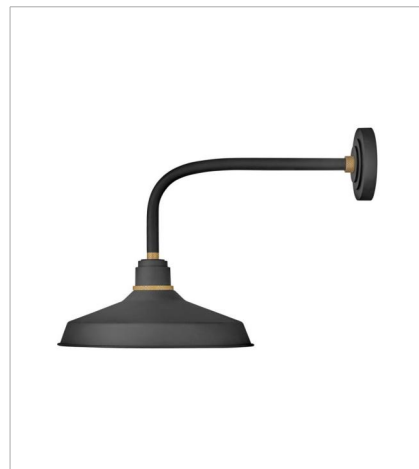

FOUNDRY CLASSIC

Decidedly industrious, Foundry is reinventing purposeful lighting. Focused and direct, the sturdy aluminum shade features knurled brass details to offset the Gloss White, Museum Bronze or Textured Black finish while casting a uniform light. The simple, understated form plants a vintage aesthetic for both inside and outside spaces while offering mix and match options that customize the look.

FINISH: Textured Black with Brass accents

SHADE: Metal

10231TK
SMALL GOOSENECK BARN LIGHT
9.5" W, 9.3" H
Socketed
1-14w Med. LED, 100w Equiv.

10312TK
MEDIUM STRAIGHT ARM BARN LIGHT
12" W, 16" H
Socketed
1-14w Med. LED, 100w Equiv.

10342TK
MEDIUM GOOSENECK BARN LIGHT
12" W, 13.8" H
Socketed
1-14w Med. LED, 100w Equiv.

10352TK
LARGE GOOSENECK BARN LIGHT
12" W, 15.5" H
Socketed
1-14w Med. LED, 100w Equiv.

10362TK
SMALL TALL GOOSENECK BARN L...
12" W, 17" H
Socketed
1-14w Med. LED, 100w Equiv.