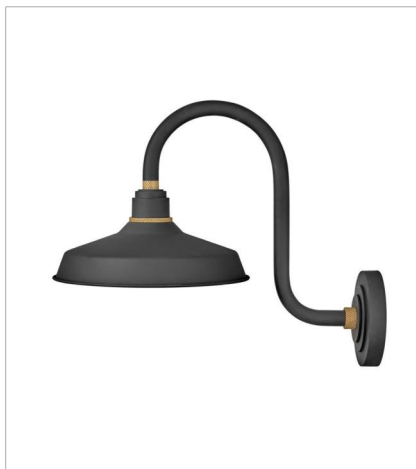

FOUNDRY CLASSIC

Decidedly industrious, Foundry is reinventing purposeful lighting. Focused and direct, the sturdy aluminum shade features knurled brass details to offset the Gloss White, Museum Bronze or Textured Black finish while casting a uniform light. The simple, understated form plants a vintage aesthetic for both inside and outside spaces while offering mix and match options that customize the look.

FINISH: Textured Black with Brass accents

SHADE: Metal

10231TK
SMALL GOOSENECK BARN LIGHT
9.5" W, 9.3" H
Socketed
1-14w Med. LED, 100w Equiv.

10312TK
MEDIUM STRAIGHT ARM BARN LIGHT
12" W, 16" H
Socketed
1-14w Med. LED, 100w Equiv.

10342TK
MEDIUM GOOSENECK BARN LIGHT
12" W, 13.8" H
Socketed
1-14w Med. LED, 100w Equiv.

10352TK
LARGE GOOSENECK BARN LIGHT
12" W, 15.5" H
Socketed
1-14w Med. LED, 100w Equiv.

10362TK
SMALL TALL GOOSENECK BARN L...
12" W, 17" H
Socketed
1-14w Med. LED, 100w Equiv.