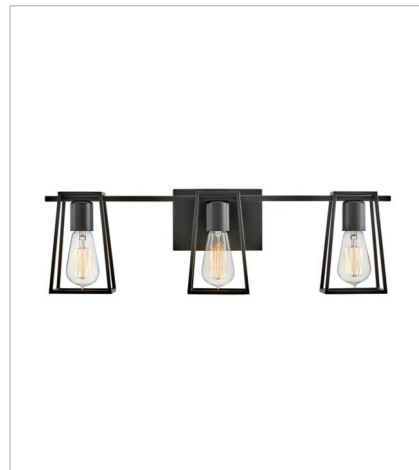

# FILMORE

Filmore's open cage silhouette is a perfect showcase for vintage filament bulbs while offering a glimpse of its workhorse mentality. An industrial-inspired backplate and fitter ensure that effortless style reigns supreme. Filmore is sure to add no-nonsense function and a transitional spirit to any space and is available in a variety of finishes.

**FINISH:** Black

**5160BK**  
SMALL SINGLE LIGHT VANITY  
4.5" W, 7.5" H  
Socketed  
1-14w Med. LED, 100w Equiv.

**5162BK**  
SMALL TWO LIGHT VANITY  
16" W, 7.5" H  
Socketed  
2-14w Med. LED, 100w Equiv.

**5163BK**  
MEDIUM THREE LIGHT VANITY  
24" W, 7.5" H  
Socketed  
3-14w Med. LED, 100w Equiv.

**5164BK**  
LARGE FOUR LIGHT VANITY  
33.5" W, 7.5" H  
Socketed  
4-14w Med. LED, 100w Equiv.