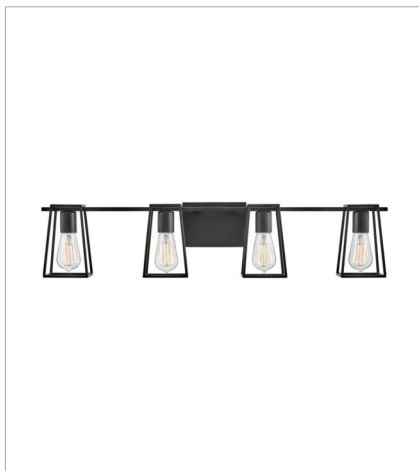

# FILMORE

Filmore's open cage silhouette is a perfect showcase for vintage filament bulbs while offering a glimpse of its workhorse mentality. An industrial-inspired backplate and fitter ensure that effortless style reigns supreme. Filmore is sure to add no-nonsense function and a transitional spirit to any space and is available in a variety of finishes.

**FINISH:** Black

**5160BK**  
SMALL SINGLE LIGHT VANITY  
4.5" W, 7.5" H  
Socketed  
1-14w Med. LED, 100w Equiv.

**5162BK**  
SMALL TWO LIGHT VANITY  
16" W, 7.5" H  
Socketed  
2-14w Med. LED, 100w Equiv.

**5163BK**  
MEDIUM THREE LIGHT VANITY  
24" W, 7.5" H  
Socketed  
3-14w Med. LED, 100w Equiv.

**5164BK**  
LARGE FOUR LIGHT VANITY  
33.5" W, 7.5" H  
Socketed  
4-14w Med. LED, 100w Equiv.