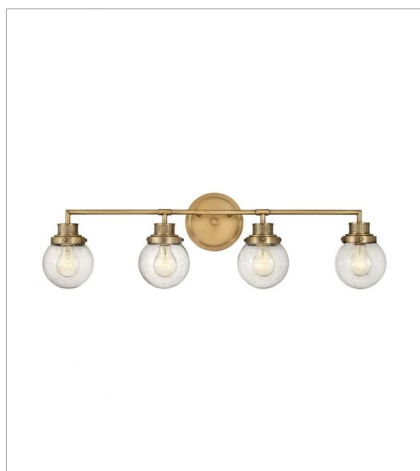

# POPPY

Poppy features clear glass spheres that bubble out of the refined, ribbed Chrome or Heritage Brass fitters to create a simple, yet sophisticated silhouette. An elegant, stepped backplate and crisp crossbar anchor this airy design. Poppy showcases mid-century style with a spectacular spin.

**FINISH:** Heritage Brass  
**GLASS:** Clear Seedy

**5930HB**  
SINGLE LIGHT VANITY  
5.3" W, 9.5" H  
Socket  
1-100w Med.

**5932HB**  
TWO LIGHT VANITY  
14.8" W, 10" H  
Socket  
2-100w Med.

**5933HB**  
THREE LIGHT VANITY  
7" W, 10" H  
Socket  
3-100w Med.

**5934HB**  
FOUR LIGHT VANITY  
33.8" W, 10" H  
Socket  
4-100w Med.