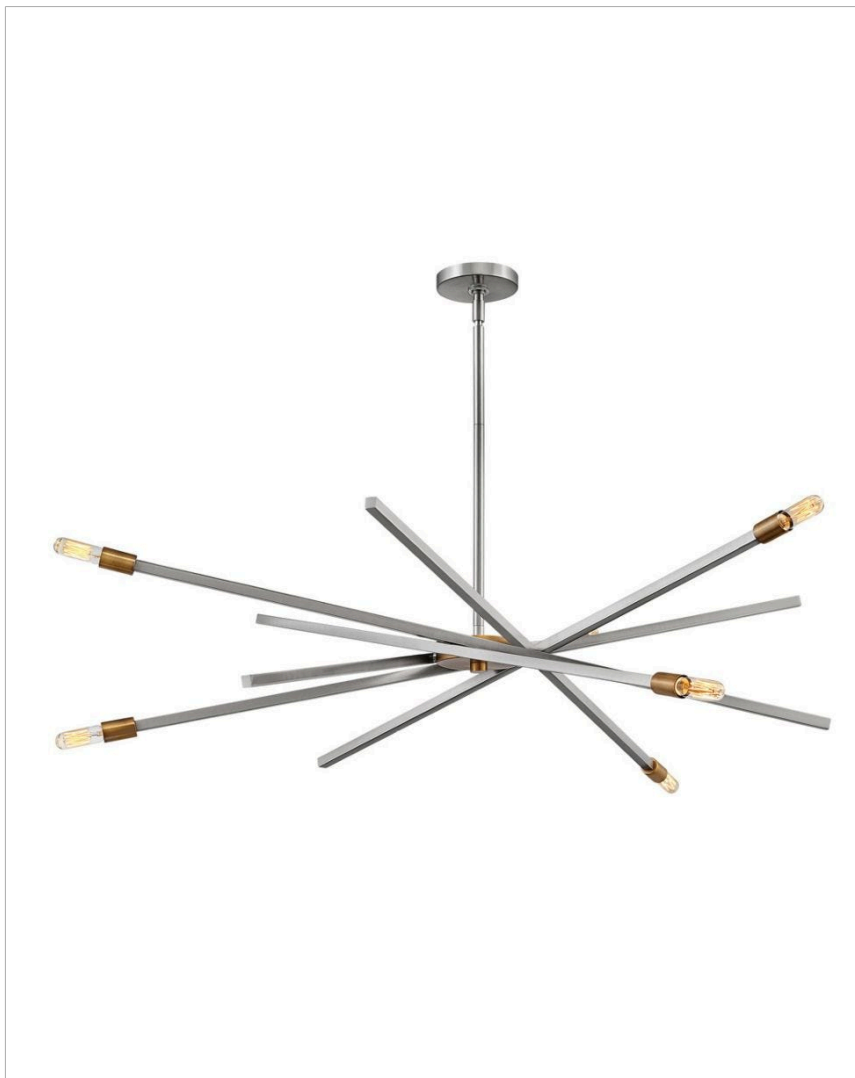

ARCHER

4766BN

LARGE SINGLE TIER

When it comes to versatile contemporary fixtures with a mid-century twist, Archer hits the mark. Articulating arms in Satin Black and Brushed Nickel finishes or Brushed Nickel and Brushed Bronze finishes effortlessly adapt to horizontal or vertical spaces. Archer aims to please with its high style, mixed finishes and design flexibility.

DETAILS	
FINISH:	Brushed Nickel
MATERIAL:	Steel
SLOPE DEGREE:	90
DIMMABLE:	No

DIMENSIONS	
WIDTH:	42.5"
HEIGHT:	19"
WEIGHT:	10.8lb

LIGHT SOURCE	
LIGHT SOURCE:	Socketed
WATTAGE:	6-5w Cand. LED, 60w Equiv.
VOLTAGE:	120v

MOUNTING	
CANOPY:	5" Dia.
LEAD WIRE:	1 X 120"
MAX HEIGHT:	54.5

SHIPPING	
CARTON LENGTH:	46.5
CARTON WIDTH:	9.5
CARTON HEIGHT:	9.5
CARTON WEIGHT:	13.5

PRODUCT DETAILS:

- This stem hung fixture may be hung on a sloped ceiling
- This fixture includes multiple down stems in various lengths to customize the installation height of the fixture, including one 6" stem and two 12" stems.
- Suitable for use in dry (indoor) locations as defined by NEC and CEC. Meets United States UL Underwriters Laboratories & CSA Canadian Standards Association Product Safety Standards.
- Shown with T-style bulbs (not included)
- Bold silhouette with dramatic details creates a modern statement
- All dimensions listed are as shown
- Classic matte brushed nickel finish