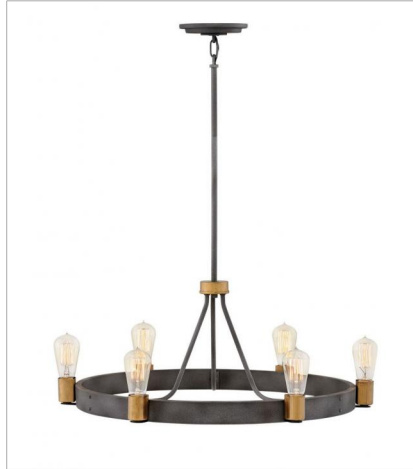

SILAS

With striking simplicity, Silas is a throwback to an era where basic, hardworking design was expected. A single, wide Aged Zinc finish ring does the heavy lifting, but Heritage Brass finish fitters and accents are the perfect complement. The result is an uncluttered, industrial centerpiece to any space.

FINISH: Aged Zinc with Heritage Brass accents

4264DZ
SMALL SINGLE TIER
22" W, 11" H
Socket
4-100w Med.

4266DZ
MEDIUM SINGLE TIER
28.8" W, 12" H
Socket
6-100w Med.

4268DZ
LARGE SINGLE TIER
33" W, 13" H
Socket
8-100w Med.