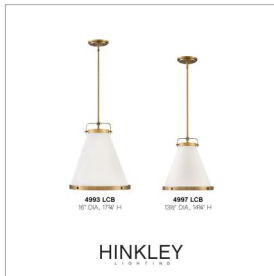

LEXI

4993LCB

MEDIUM PENDANT

Simple, purposeful details are what make Lexi an essential element to transitional or farmhouse décor. The off-white textured fabric shade is cut on the bias and banded on top and bottom in stunning rings with matching knobs, while a top strap ties the look together. A stem with swivel allows for easy rotation. Don't let the clean lines deceive, Lexi is purely upscale in design.

DETAILS	
FINISH:	Lacquered Brass
MATERIAL:	Steel
SHADE:	Off-White Textured
SLOPE DEGREE:	90
DIMMABLE:	YES - WITH DIMMABLE LAMP (NOT INCLUDED)

DIMENSIONS	
WIDTH:	16"
HEIGHT:	17.8"
WEIGHT:	5.5lb

LIGHT SOURCE	
LIGHT SOURCE:	Socketed
WATTAGE:	1-12w Med. LED, 100w Equiv.
VOLTAGE:	120v

MOUNTING	
CANOPY:	6" Dia.
LEAD WIRE:	1 X 120"
MAX HEIGHT:	50.8

SHIPPING	
CARTON LENGTH:	18.8
CARTON WIDTH:	18
CARTON HEIGHT:	18
CARTON WEIGHT:	7

PRODUCT DETAILS:

- Suitable for use in dry (indoor) locations as defined by NEC and CEC. Meets United States UL Underwriters Laboratories & CSA Canadian Standards Association Product Safety Standards.
- This fixture includes multiple down stems in various lengths to customize the installation height of the fixture, including one 6" stem and two 12" stems
- This item may be hung on a sloped ceiling
- Merging the best of traditional and modern elements with a sophisticated and streamlined look