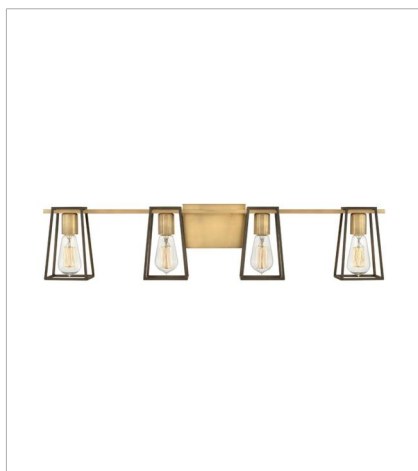

FILMORE

The vintage industrial open cage silhouette offers a glimpse of the workhorse mentality of Filmore, but the dual finish on bar, backplate and fitter ensures that effortless style reigns supreme. Offered in two dual finish combinations, Chrome with Satin Black and Oil Rubbed Bronze with Heritage Brass, Filmore adds no-nonsense function and a minimalist spirit to any space.

FINISH: Heritage Brass with Oil Rubbed Bronze accents

5160HB
SINGLE LIGHT VANITY
4.5" W, 7.5" H
Socketed
1-14w Med. LED, 100w Equiv.

5162HB
TWO LIGHT VANITY
16" W, 7.5" H
Socketed
2-14w Med. LED, 100w Equiv.

5163HB
THREE LIGHT VANITY
24" W, 7.5" H
Socketed
3-14w Med. LED, 100w Equiv.

5164HB
FOUR LIGHT VANITY
33.5" W, 7.5" H
Socketed
4-14w Med. LED, 100w Equiv.