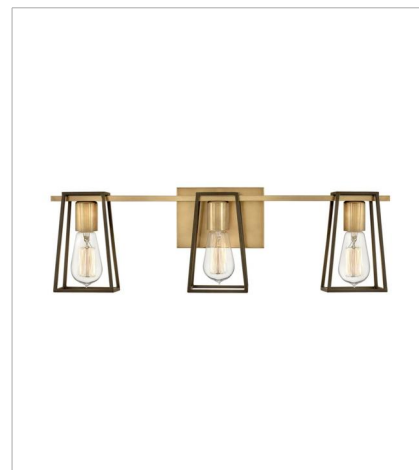

FILMORE

The vintage industrial open cage silhouette offers a glimpse of the workhorse mentality of Filmore, but the dual finish on bar, backplate and fitter ensures that effortless style reigns supreme. Offered in two dual finish combinations, Chrome with Satin Black and Oil Rubbed Bronze with Heritage Brass, Filmore adds no-nonsense function and a minimalist spirit to any space.

FINISH: Heritage Brass with Oil Rubbed Bronze accents

5160HB
SINGLE LIGHT VANITY
4.5" W, 7.5" H
Socketed
1-14w Med. LED, 100w Equiv.

5162HB
TWO LIGHT VANITY
16" W, 7.5" H
Socketed
2-14w Med. LED, 100w Equiv.

5163HB
THREE LIGHT VANITY
24" W, 7.5" H
Socketed
3-14w Med. LED, 100w Equiv.

5164HB
FOUR LIGHT VANITY
33.5" W, 7.5" H
Socketed
4-14w Med. LED, 100w Equiv.