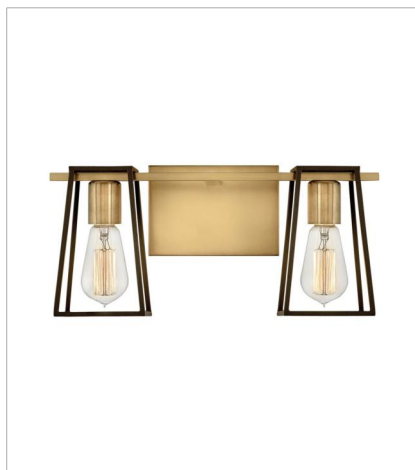

FILMORE

The vintage industrial open cage silhouette offers a glimpse of the workhorse mentality of Filmore, but the dual finish on bar, backplate and fitter ensures that effortless style reigns supreme. Offered in two dual finish combinations, Chrome with Satin Black and Oil Rubbed Bronze with Heritage Brass, Filmore adds no-nonsense function and a minimalist spirit to any space.

FINISH: Heritage Brass with Oil Rubbed Bronze accents

5160HB
SINGLE LIGHT VANITY
4.5" W, 7.5" H
Socketed
1-14w Med. LED, 100w Equiv.

5162HB
TWO LIGHT VANITY
16" W, 7.5" H
Socketed
2-14w Med. LED, 100w Equiv.

5163HB
THREE LIGHT VANITY
24" W, 7.5" H
Socketed
3-14w Med. LED, 100w Equiv.

5164HB
FOUR LIGHT VANITY
33.5" W, 7.5" H
Socketed
4-14w Med. LED, 100w Equiv.