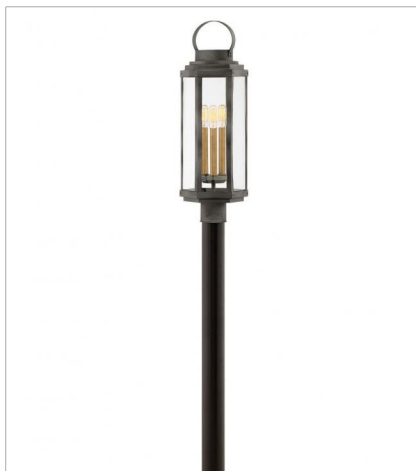

DANBURY

A mixed metal composition and hexagonal shape ensure that Danbury is updated and on trend, even if the silhouette is unmistakably traditional. Heritage Brass accents draw the eye inside while the Aged Zinc cage and signature loop on top are reminiscent of a classic lantern style. Clear glass easily makes a vintage filament bulb a focal point in the durable aluminum frame.

FINISH: Aged Zinc with Heritage Brass accents

GLASS: Clear

2530DZ
SMALL WALL MOUNT LANTERN
6.5" W, 14.3" H
Socket
1-100w Med.

2534DZ
MEDIUM WALL MOUNT LANTERN
6.5" W, 18" H
Socket
1-100w Med.

2535DZ
LARGE WALL MOUNT LANTERN
8.5" W, 22" H
Socket
3-60w Cand.

2532DZ
LARGE HANGING LANTERN
8.5" W, 23.5" H
Socket
3-60w Cand.

2537DZ
LARGE POST TOP OR PIER MOUN...
8.5" W, 24.8" H
Socket
3-60w Cand.