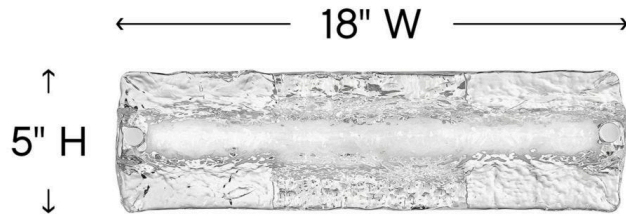

LUCENT

52092CM

SMALL LED VANITY

A gentle wave of thick lava glass washes over the chrome base and integrated LED to create a soothing, wall-grazing light that smoothly transforms a space. Lucent features a minimalist profile, yet the exceptional light pattern makes a maximum impression. Invisi-mount system ensures the look stays clean and contemporary

DETAILS	
FINISH:	Chrome
MATERIAL:	Steel
GLASS:	Lava

DIMENSIONS	
WIDTH:	18"
HEIGHT:	5"
WEIGHT:	6lb
BACK PLATE:	7"W X 5"H
EXTENSION:	3"
TOP TO OUTLET:	2.5"

LIGHT SOURCE	
LIGHT SOURCE:	Integrated LED
LED NAME:	LEVO56-304
WATTAGE:	20w LED *Included,
VOLTAGE:	120v
COLOR TEMP:	3000
LUMENS:	1700
CRI:	92
INCANDESCENT EQUIVALENCY:	1 x 100w
DIMMABLE:	Yes - CL Type Dimmer (SSL7A)

SHIPPING	
CARTON LENGTH:	22
CARTON WIDTH:	8.5
CARTON HEIGHT:	7.5
CARTON WEIGHT:	7

PRODUCT DETAILS:

- Mounting hardware is hidden on the backplate to ensure a clean silhouette
- Fixture can be mounted horizontally or vertically
- Suitable for use in damp locations as defined by NEC and CEC. Meets United States UL Underwriters Laboratories & CSA Canadian Standards Association Product Safety Standards
- Fixture is ADA compliant and adheres to the standards and guidelines listed by the Americans with Disabilities Act
- Meets California Energy Commission 2013 & 2016 Title regulations/JA8
- LED components carry a 5-year limited warranty
- Bold lines and a clean, minimalist style creates a modern look
- Sparkling chrome with reflective finish