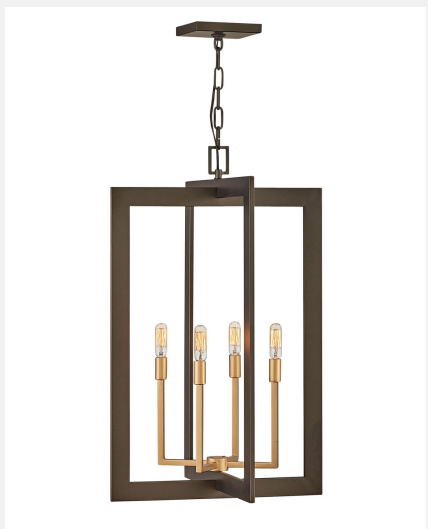

Medium Single Tier 4344MM

ITEM NUMBER	4344MM
BRAND	Hinkley Lighting
MATERIAL	Steel
HEIGHT	28.8"
WIDTH	18.0"
VOLTAGE	120v
WATTAGE	4-60w Cand.
CERTIFICATION	C-US Dry Rated

FEATURES AND BENEFITS

- This chain or cable hung fixture may be installed on any sloped ceiling.
- Suitable for use in dry (indoor) locations as defined by NEC and CEC. Meets United States UL Underwriters Laboratories & CSA Canadian Standards Association Product Safety Standards
- Ideal for vintage filament bulbs (not included)
- For complete warranty information visit ([hyperlink](#))
- 15 year finish warranty
- Lifetime warranty on electrical wiring and components
- Merging the best of traditional and modern elements, with a sophisticated and streamlined silhouette perfect for any space
- Warm rich light bronze tone

FINISH	Metallic Matte Bronze with Deluxe Gold accents
--------	--

AT HINKLEY, WE EMBRACE THE DESIGN PHILOSOPHY THAT YOU CAN MERGE TOGETHER THE LIGHTING, FURNITURE, ART, COLORS AND ACCESSORIES YOU LOVE INTO A BEAUTIFUL ENVIRONMENT THAT DEFINES YOUR OWN PERSONAL STYLE. WE HOPE YOU WILL BE INSPIRED BY OUR COMMITMENT TO KEEP YOUR 'LIFE AGLOW.'

life AGLOW®