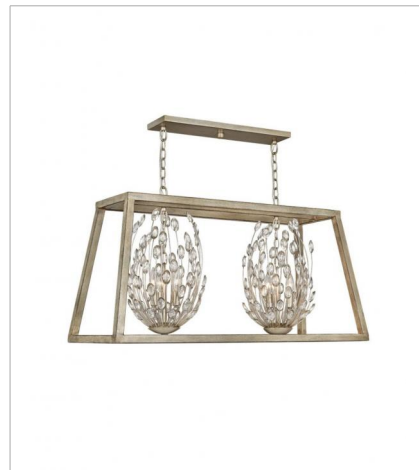

# LOREN

The elegance and artistry of Loren captures the eye with hand-set shimmering crystals blossoming on a Silver Leaf cluster. Centered in a minimalist Weathered Ash cage, the crystals extend upward to catch the light in graceful French Country style. Loren combines stunning beauty with rustic charm for an amazing, artisan silhouette.

**FINISH:** Silver Leaf with Weathered Ash accents

**3183SL**  
MEDIUM OPEN FRAME  
16" W, 23" H  
Socket  
2-60w Cand.

**3186SL**  
LARGE OPEN FRAME  
24.5" W, 32.5" H  
Socket  
6-60w Cand.

**3188SL**  
SIX LIGHT OPEN FRAME LINEAR  
38" W, 20.5" H  
Socket  
6-60w Cand.