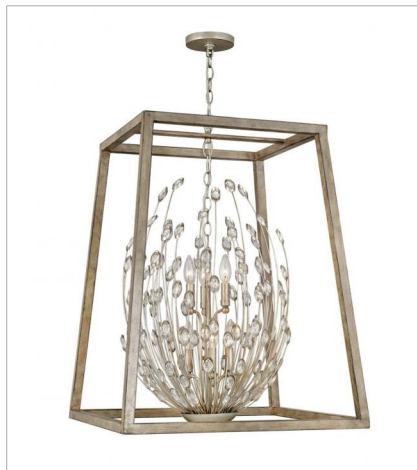

# LOREN

The elegance and artistry of Loren captures the eye with hand-set shimmering crystals blossoming on a Silver Leaf cluster. Centered in a minimalist Weathered Ash cage, the crystals extend upward to catch the light in graceful French Country style. Loren combines stunning beauty with rustic charm for an amazing, artisan silhouette.

**FINISH:** Silver Leaf with Weathered Ash accents

**3183SL**  
MEDIUM OPEN FRAME  
16" W, 23" H  
Socket  
2-60w Cand.

**3186SL**  
LARGE OPEN FRAME  
24.5" W, 32.5" H  
Socket  
6-60w Cand.

**3188SL**  
SIX LIGHT OPEN FRAME LINEAR  
38" W, 20.5" H  
Socket  
6-60w Cand.