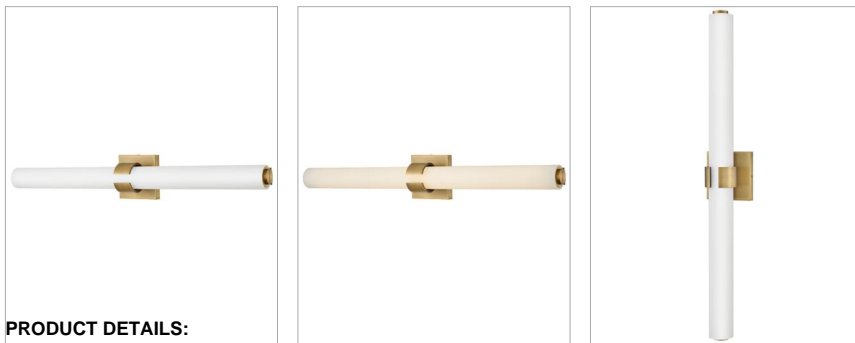

AIDEN

53063LCB

LARGE LED VANITY

Bold and balanced are the defining elements of Aiden. A striking, signature cuff centers the etched white glass baton, while matching end caps complete the simple symmetry. The clean transitional silhouette can be mounted vertically or horizontally with Invisimount for a look that is as flexible as it is fashionable.

DETAILS	
FINISH:	Lacquered Brass
MATERIAL:	Steel
GLASS:	Etched White
DIMMABLE:	YES - CL TYPE DIMMER (SSL7A)

DIMENSIONS	
WIDTH:	31.3"
HEIGHT:	4.8"
WEIGHT:	4lb
BACK PLATE:	4.75" Sq.
EXTENSION:	3.8"
TOP TO OUTLET:	2.5"

LIGHT SOURCE	
LIGHT SOURCE:	Integrated LED
LED NAME:	LEVO140-760
WATTAGE:	53w LED *Included
VOLTAGE:	120v
COLOR TEMP:	3000
LUMENS:	4200
CRI:	92
INCANDESCENT EQUIVALENCY:	4 x 75w
DIMMABLE:	YES - CL TYPE DIMMER (SSL7A)

SHIPPING	
CARTON LENGTH:	26.5
CARTON WIDTH:	7.5
CARTON HEIGHT:	11
CARTON WEIGHT:	7

PRODUCT DETAILS:

- Suitable for use in damp locations as defined by NEC and CEC. Meets United States UL Underwriters Laboratories & CSA Canadian Standards Association Product Safety Standards.
- LED components carry a 5-year limited warranty
- Bold silhouette with dramatic details creates a modern statement
- Fixture can be mounted vertically
- ADA compliant
- Mounting hardware is hidden on the back plate to ensure a clean silhouette