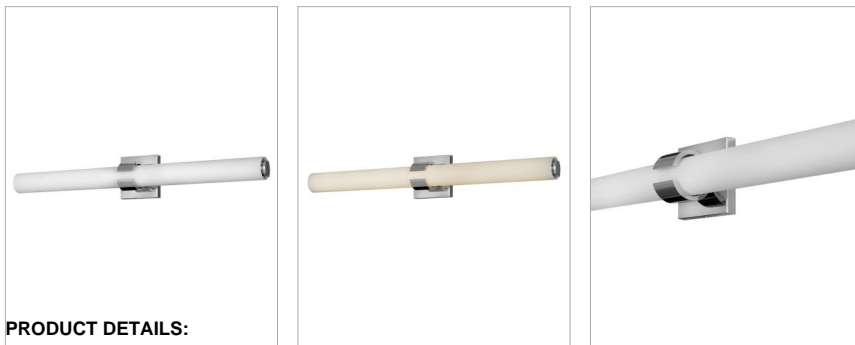

AIDEN

53063CM

LARGE LED VANITY

Bold and balanced are the defining elements of Aiden. A striking, signature cuff centers the etched white glass baton, while matching end caps complete the simple symmetry. The clean transitional silhouette with either a Chrome or Black finish can be mounted vertically or horizontally with Invisi-mount for a look that is as flexible as it is fashionable.

DETAILS	
FINISH:	Chrome
MATERIAL:	Steel
GLASS:	Etched White
DIMMABLE:	YES - CL TYPE DIMMER (SSL7A)

DIMENSIONS	
WIDTH:	31.3"
HEIGHT:	4.8"
WEIGHT:	4lb
BACK PLATE:	4.75" Sq.
EXTENSION:	3.8"
TOP TO OUTLET:	2.5"

LIGHT SOURCE	
LIGHT SOURCE:	Integrated LED
LED NAME:	LEVO140-260
WATTAGE:	53w LED *Included
VOLTAGE:	120v
COLOR TEMP:	3000
LUMENS:	4200
CRI:	92
INCANDESCENT EQUIVALENCY:	4 x 75w
DIMMABLE:	YES - CL TYPE DIMMER (SSL7A)

SHIPPING	
CARTON LENGTH:	36.5
CARTON WIDTH:	7.5
CARTON HEIGHT:	11
CARTON WEIGHT:	7

PRODUCT DETAILS:

- Suitable for use in damp locations as defined by NEC and CEC. Meets United States UL Underwriters Laboratories & CSA Canadian Standards Association Product Safety Standards.
- Sparkling chrome with reflective finish
- LED components carry a 5-year limited warranty
- Bold silhouette with dramatic details creates a modern statement
- Fixture can be mounted vertically
- ADA compliant
- Mounting hardware is hidden on the back plate to ensure a clean silhouette

HINKLEY

HINKLEY
33000 Pin Oak Parkway
Avon Lake, OH 44012

PHONE: (440) 653-5500
Toll Free: 1 (800) 446-5539

hinkley.com