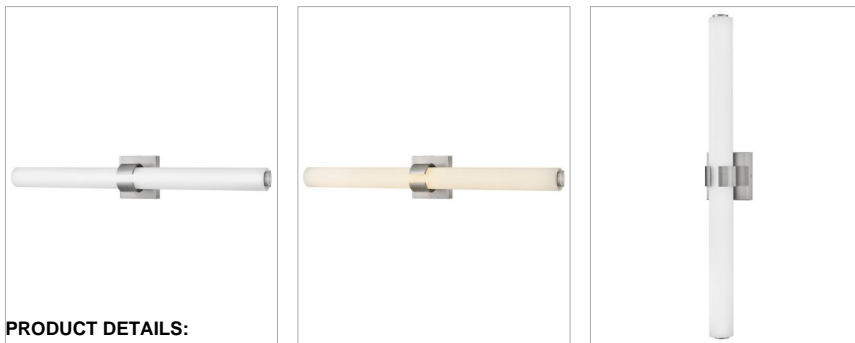

AIDEN

53063BN

LARGE LED VANITY

Bold and balanced are the defining elements of Aiden. A striking, signature cuff centers the etched white glass baton, while matching end caps complete the simple symmetry. The clean transitional silhouette can be mounted vertically or horizontally with Invisimount for a look that is as flexible as it is fashionable.

DETAILS	
FINISH:	Brushed Nickel
MATERIAL:	Steel
GLASS:	Etched White
DIMMABLE:	YES - CL TYPE DIMMER (SSL7A)

DIMENSIONS	
WIDTH:	31.3"
HEIGHT:	4.8"
WEIGHT:	4lb
BACK PLATE:	4.75" Sq.
EXTENSION:	3.8"
TOP TO OUTLET:	2.5"

LIGHT SOURCE	
LIGHT SOURCE:	Integrated LED
LED NAME:	LEVO140-760
WATTAGE:	53w LED *Included
VOLTAGE:	120v
COLOR TEMP:	3000
LUMENS:	4200
CRI:	92
INCANDESCENT EQUIVALENCY:	4 x 75w
DIMMABLE:	YES - CL TYPE DIMMER (SSL7A)

SHIPPING	
CARTON LENGTH:	36.5
CARTON WIDTH:	7.5
CARTON HEIGHT:	11
CARTON WEIGHT:	7

PRODUCT DETAILS:

- Suitable for use in damp locations as defined by NEC and CEC. Meets United States UL Underwriters Laboratories & CSA Canadian Standards Association Product Safety Standards.
- LED components carry a 5-year limited warranty
- Bold silhouette with dramatic details creates a modern statement
- Fixture can be mounted vertically
- ADA compliant
- Mounting hardware is hidden on the back plate to ensure a clean silhouette