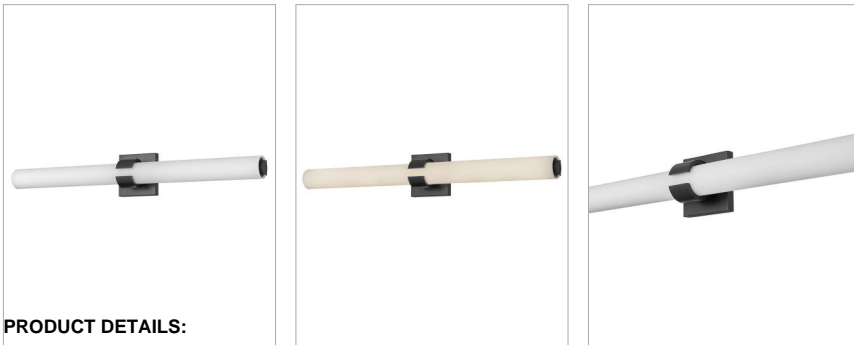

AIDEN

53063BK

LARGE LED VANITY

Bold and balanced are the defining elements of Aiden. A striking, signature cuff centers the etched white glass baton, while matching end caps complete the simple symmetry. The clean transitional silhouette with either a Chrome or Black finish can be mounted vertically or horizontally with Invisi-mount for a look that is as flexible as it is fashionable.

DETAILS	
FINISH:	Black
MATERIAL:	Steel
GLASS:	Etched White
DIMMABLE:	YES - CL TYPE DIMMER (SSL7A)

DIMENSIONS	
WIDTH:	31.3"
HEIGHT:	4.8"
WEIGHT:	4lb
BACK PLATE:	4.75" Sq.
EXTENSION:	3.8"
TOP TO OUTLET:	2.5"

LIGHT SOURCE	
LIGHT SOURCE:	Integrated LED
LED NAME:	LEVO140-260
WATTAGE:	53w LED *Included
VOLTAGE:	120v
COLOR TEMP:	3000
LUMENS:	4200
CRI:	92
INCANDESCENT EQUIVALENCY:	4 x 75w
DIMMABLE:	YES - CL TYPE DIMMER (SSL7A)

SHIPPING	
CARTON LENGTH:	36.5
CARTON WIDTH:	7.5
CARTON HEIGHT:	11
CARTON WEIGHT:	7

PRODUCT DETAILS:

- Suitable for use in damp locations as defined by NEC and CEC. Meets United States UL Underwriters Laboratories & CSA Canadian Standards Association Product Safety Standards.
- LED components carry a 5-year limited warranty
- Bold silhouette with dramatic details creates a modern statement
- Fixture can be mounted vertically
- ADA compliant
- Mounting hardware is hidden on the back plate to ensure a clean silhouette

HINKLEY

HINKLEY
33000 Pin Oak Parkway
Avon Lake, OH 44012

PHONE: (440) 653-5500
Toll Free: 1 (800) 446-5539

hinkley.com