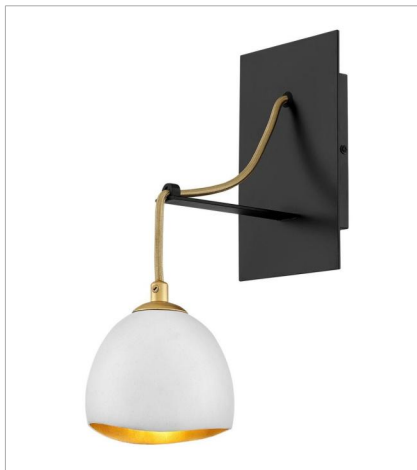

# NULA

lisa mcdennon  
COLLECTION

Nula is a work of art. A juxtaposition of industrial elements and organic influences transmutes simplicity into decadence. Pairing a dense chalk-white exterior with a gleaming, luxe gold interior elicits a dramatic effect. Several designs offer flexibility to customize for unique installations.

**FINISH:** Shell White with Gold Leaf accents

**35900SHW**  
SINGLE LIGHT SCONCE  
5" W, 13" H  
Socket  
1-60w Cand.

**35904SHW**  
MEDIUM PENDANT  
14" W, 11.8" H  
Socket  
1-100w Med.

**35906SHW**  
LARGE SINGLE TIER  
26" W, 45" H  
Socket  
15-60w Cand.

**35908SHW**  
LARGE MULTI TIER  
18.5" W, 58" H  
Socket  
12-60w Cand.

**35909SHW**  
FOURTEEN LIGHT LINEAR  
48.5" W, 46" H  
Socket  
14-60w Cand.