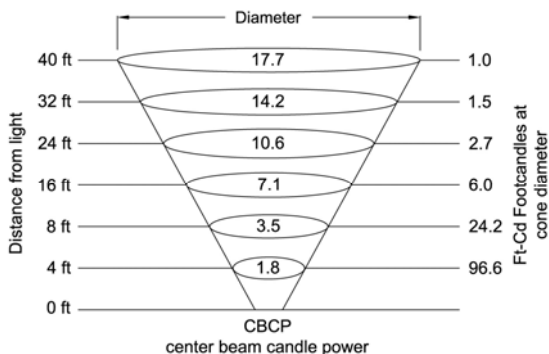

HINKLEY

LANDSCAPE LIGHTING

Photometrics

1536BZ / MZ LED Spotlight

	1536xx-3WLEDSP		1536xx-3WLEDMD		1536xx-3WLEDFL	
	3W Spot		3W Medium		3W Flood	
Lumens	239		249		255	
CBCP	1546		838		541	
Distance	Ft-Cd	Diameter	Ft-Cd	Diameter	Ft-Cd	Diameter
4	96.6	1.8	52.4	3.1	33.8	4.6
8	24.2	3.5	13.1	6.1	8.5	9.2
16	6.0	7.1	3.3	12.3	2.1	18.5
24	2.7	10.6	1.5	18.4	0.9	27.7
32	1.5	14.2	0.8	24.6	0.5	36.9
40	1.0	17.7	0.5	30.7	0.3	46.2

Integrated LED module

	1536xx-5WLEDSP		1536xx-5WLEDMD		1536xx-5WLEDFL	
	5W Spot		5W Medium		5W Flood	
Lumens	356		378		385	
CBCP	2304		1276		817	
Distance	Ft-Cd	Diameter	Ft-Cd	Diameter	Ft-Cd	Diameter
4	144.0	1.8	79.8	3.1	51.1	4.6
8	36.0	3.5	19.9	6.1	12.8	9.2
16	9.0	7.1	5.0	12.3	3.2	18.5
24	4.0	10.6	2.2	18.4	1.4	27.7
32	2.3	14.2	1.2	24.6	0.8	36.9
40	1.4	17.7	0.8	30.7	0.5	46.2

	1536xx-8WLEDSP		1536xx-8WLEDMD		1536xx-8WLEDFL	
	8W Spot		8W Medium		8W Flood	
Lumens	468		493		502	
CBCP	3023		1658		1066	
Distance	Ft-Cd	Diameter	Ft-Cd	Diameter	Ft-Cd	Diameter
4	188.9	1.8	103.6	3.1	66.6	4.6
8	47.2	3.5	25.9	6.1	16.7	9.2
16	11.8	7.1	6.5	12.3	4.2	18.5
24	5.2	10.6	2.9	18.4	1.9	27.7
32	3.0	14.2	1.6	24.6	1.0	36.9
40	1.9	17.7	1.0	30.7	0.7	46.2