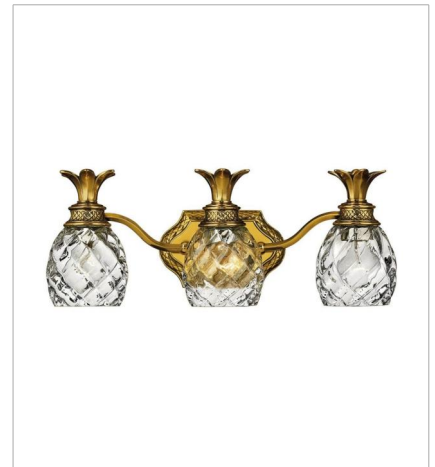

PLANTATION

A Hinkley classic, the ornate Plantation collection features exceptional pineapple-shaped, clear optic glass that makes a noble statement. The elaborate, decorative cast detailing is accentuated by its lush finish.

FINISH: Burnished Brass

GLASS: Clear Optic

SHADE: Ivory Silk

4140BB
SINGLE LIGHT SCONCE
6" W, 14.5" H
Socket
1-60w Cand.,

4102BB
SMALL FLUSH MOUNT
12" W, 8" H
Socket
2-60w Med.,

4881BB
MEDIUM FLUSH MOUNT
16" W, 8.8" H
Socket
3-60w Med.,

5310BB
SINGLE LIGHT VANITY
5" W, 8.8" H
Socket
1-100w Med.,

5312BB
TWO LIGHT VANITY
13" W, 8.3" H
Socket
2-100w Med.,

5313BB
THREE LIGHT VANITY
21" W, 8.3" H
Socket
3-100w Med.,

HINKLEY

HINKLEY
33000 Pin Oak Parkway
Avon Lake, OH 44012