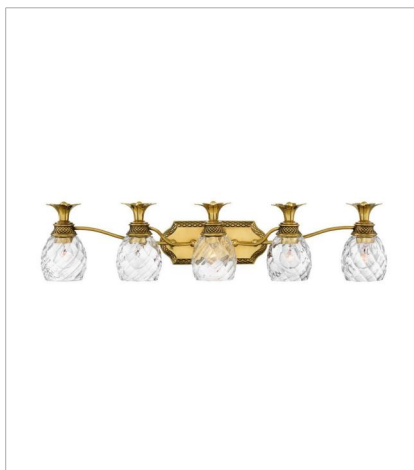

PLANTATION

A Hinkley classic, the ornate Plantation collection features exceptional pineapple-shaped, clear optic glass that makes a noble statement. The elaborate, decorative cast detailing is accentuated by its lush finish.

FINISH: Burnished Brass

GLASS: Clear Optic

SHADE: Ivory Silk

4140BB
SINGLE LIGHT SCONCE
6" W, 14.5" H
Socket
1-60w Cand.,

4102BB
SMALL FLUSH MOUNT
12" W, 8" H
Socket
2-60w Med.,

4881BB
MEDIUM FLUSH MOUNT
16" W, 8.8" H
Socket
3-60w Med.,

PHONE: (440) 653-5500
Toll Free: 1 (800) 446-5539

hinkley.com

PLANTATION

A Hinkley classic, the ornate Plantation collection features exceptional pineapple-shaped, clear optic glass that makes a noble statement. The elaborate, decorative cast detailing is accentuated by its lush finish.

FINISH: Burnished Brass
GLASS: Clear Optic
SHADE: Ivory Silk

5314BB
FOUR LIGHT VANITY
29" W, 8.3" H
Socket
4-100w Med.,

5315BB
FIVE LIGHT VANITY
37" W, 8.3" H
Socket
5-100w Med.,

2222BB
LARGE PENDANT
12.5" W, 28.5" H
Socket
4-40w Cand.,