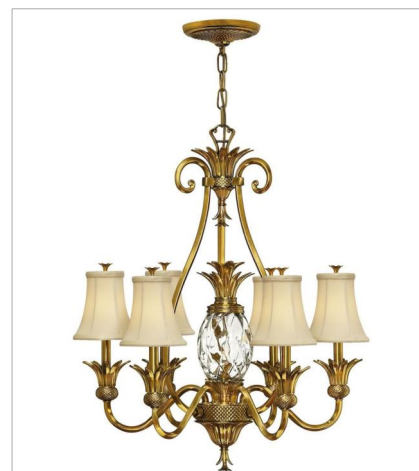

PLANTATION

A Hinkley classic, the ornate Plantation collection features exceptional pineapple-shaped, clear optic glass that makes a noble statement. The elaborate, decorative cast detailing is accentuated by its lush finish.

FINISH: Burnished Brass

GLASS: Clear Optic

SHADE: Ivory Silk

4140BB
SINGLE LIGHT SCONCE
6" W, 14.5" H
Socket
1-60w Cand.,

4102BB
SMALL FLUSH MOUNT
12" W, 8" H
Socket
2-60w Med.,

4881BB
MEDIUM FLUSH MOUNT
16" W, 8.8" H
Socket
3-60w Med.,

FINISH: Burnished Brass
GLASS: Clear Optic
SHADE: Ivory Silk

5314BB
FOUR LIGHT VANITY
29" W, 8.3" H
Socket
4-100w Med.,

5315BB
FIVE LIGHT VANITY
37" W, 8.3" H
Socket
5-100w Med.,

2222BB
LARGE PENDANT
12.5" W, 28.5" H
Socket
4-40w Cand.,

4103BB
SMALL SINGLE TIER
13" W, 19" H
Socket
3-60w Cand.,

4885BB
MEDIUM SINGLE TIER
22.3" W, 24.5" H
Socket
5-75w Med.,

4886BB
LARGE SINGLE TIER
28" W, 33" H
Socket
7-60w Cand.,

HINKLEY

HINKLEY
33000 Pin Oak Parkway
Avon Lake, OH 44012