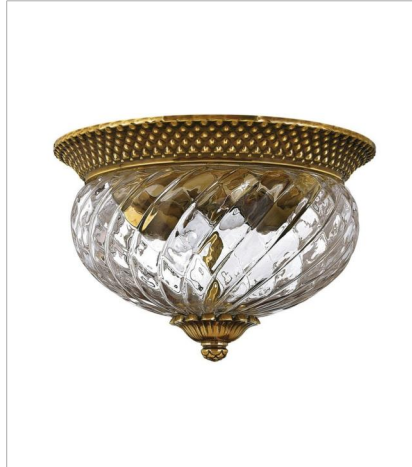

PLANTATION

A Hinkley classic, the ornate Plantation collection features exceptional pineapple-shaped, clear optic glass that makes a noble statement. The elaborate, decorative cast detailing is accentuated by its lush finish.

FINISH: Burnished Brass

GLASS: Clear Optic

SHADE: Ivory Silk

4140BB
SINGLE LIGHT SCONCE
6" W, 14.5" H
Socket
1-60w Cand.,

4102BB
SMALL FLUSH MOUNT
12" W, 8" H
Socket
2-60w Med.,

4881BB
MEDIUM FLUSH MOUNT
16" W, 8.8" H
Socket
3-60w Med.,

5310BB
SINGLE LIGHT VANITY
5" W, 8.8" H
Socket
1-100w Med.,

5312BB
TWO LIGHT VANITY
13" W, 8.3" H
Socket
2-100w Med.,

5313BB
THREE LIGHT VANITY
21" W, 8.3" H
Socket
3-100w Med.,

HINKLEY

HINKLEY
33000 Pin Oak Parkway
Avon Lake, OH 44012

PHONE: (440) 653-5500
Toll Free: 1 (800) 446-5539

hinkley.com

PLANTATION

A Hinkley classic, the ornate Plantation collection features exceptional pineapple-shaped, clear optic glass that makes a noble statement. The elaborate, decorative cast detailing is accentuated by its lush finish.