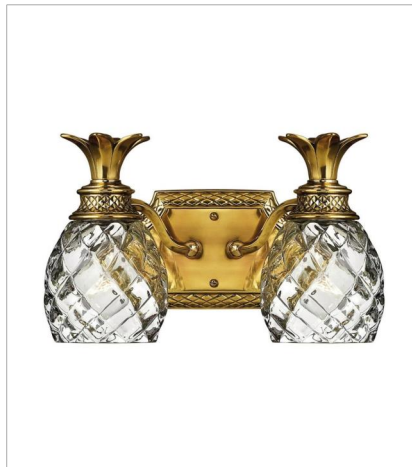

PLANTATION

A Hinkley classic, the ornate Plantation collection features exceptional pineapple-shaped, clear optic glass that makes a noble statement. The elaborate, decorative cast detailing is accentuated by its lush finish.

FINISH: Burnished Brass

GLASS: Clear Optic

SHADE: Ivory Silk

4140BB
SINGLE LIGHT SCONCE
6" W, 14.5" H
Socket
1-60w Cand.,

4102BB
SMALL FLUSH MOUNT
12" W, 8" H
Socket
2-60w Med.,

4881BB
MEDIUM FLUSH MOUNT
16" W, 8.8" H
Socket
3-60w Med.,

5310BB
SINGLE LIGHT VANITY
5" W, 8.8" H
Socket
1-100w Med.,

5312BB
TWO LIGHT VANITY
13" W, 8.3" H
Socket
2-100w Med.,

5313BB
THREE LIGHT VANITY
21" W, 8.3" H
Socket
3-100w Med.,

HINKLEY

HINKLEY
33000 Pin Oak Parkway
Avon Lake, OH 44012