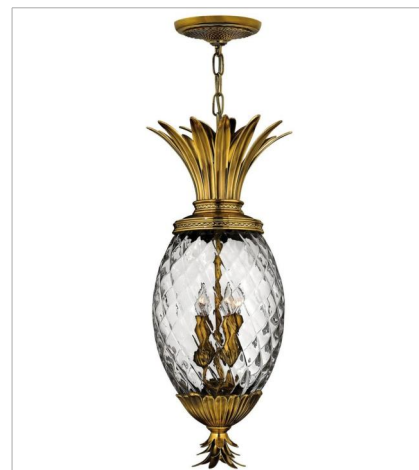

PLANTATION

A Hinkley classic, the ornate Plantation collection features exceptional pineapple-shaped, clear optic glass that makes a noble statement. The elaborate, decorative cast detailing is accentuated by its lush finish.

FINISH: Burnished Brass

GLASS: Clear Optic

SHADE: Ivory Silk

4140BB
SINGLE LIGHT SCONCE
6" W, 14.5" H
Socket
1-60w Cand.,

4102BB
SMALL FLUSH MOUNT
12" W, 8" H
Socket
2-60w Med.,

4881BB
MEDIUM FLUSH MOUNT
16" W, 8.8" H
Socket
3-60w Med.,

PHONE: (440) 653-5500
Toll Free: 1 (800) 446-5539

hinkley.com

PLANTATION

A Hinkley classic, the ornate Plantation collection features exceptional pineapple-shaped, clear optic glass that makes a noble statement. The elaborate, decorative cast detailing is accentuated by its lush finish.

FINISH: Burnished Brass
GLASS: Clear Optic
SHADE: Ivory Silk

5314BB
FOUR LIGHT VANITY
29" W, 8.3" H
Socket
4-100w Med.,

5315BB
FIVE LIGHT VANITY
37" W, 8.3" H
Socket
5-100w Med.,

2222BB
LARGE PENDANT
12.5" W, 28.5" H
Socket
4-40w Cand.,