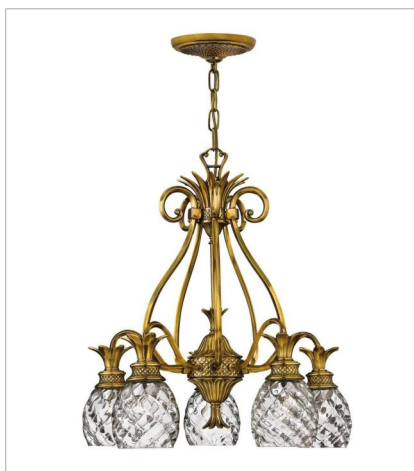

PLANTATION

A Hinkley classic, the ornate Plantation collection features exceptional pineapple-shaped, clear optic glass that makes a noble statement. The elaborate, decorative cast detailing is accentuated by its lush finish.

FINISH: Burnished Brass

GLASS: Clear Optic

SHADE: Ivory Silk

4140BB
SINGLE LIGHT SCONCE
6" W, 14.5" H
Socket
1-60w Cand.,

4102BB
SMALL FLUSH MOUNT
12" W, 8" H
Socket
2-60w Med.,

4881BB
MEDIUM FLUSH MOUNT
16" W, 8.8" H
Socket
3-60w Med.,

FINISH: Burnished Brass
GLASS: Clear Optic
SHADE: Ivory Silk

5314BB
FOUR LIGHT VANITY
29" W, 8.3" H
Socket
4-100w Med.,

5315BB
FIVE LIGHT VANITY
37" W, 8.3" H
Socket
5-100w Med.,

2222BB
LARGE PENDANT
12.5" W, 28.5" H
Socket
4-40w Cand.,

4103BB
SMALL SINGLE TIER
13" W, 19" H
Socket
3-60w Cand.,

4885BB
MEDIUM SINGLE TIER
22.3" W, 24.5" H
Socket
5-75w Med.,

4886BB
LARGE SINGLE TIER
28" W, 33" H
Socket
7-60w Cand.,

HINKLEY

HINKLEY
33000 Pin Oak Parkway
Avon Lake, OH 44012