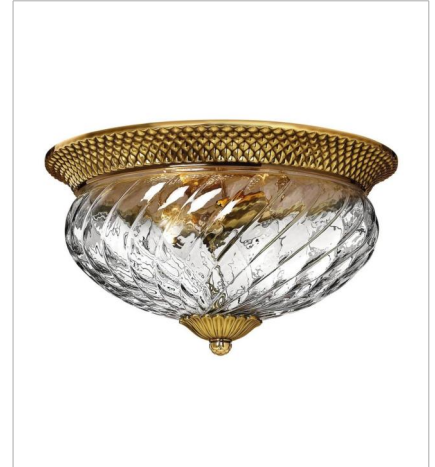

PLANTATION

A Hinkley classic, the ornate Plantation collection features exceptional pineapple-shaped, clear optic glass that makes a noble statement. The elaborate, decorative cast detailing is accentuated by its lush finish.

FINISH: Burnished Brass

GLASS: Clear Optic

SHADE: Ivory Silk

4140BB
SINGLE LIGHT SCONCE
6" W, 14.5" H
Socket
1-60w Cand.,

4102BB
SMALL FLUSH MOUNT
12" W, 8" H
Socket
2-60w Med.,

4881BB
MEDIUM FLUSH MOUNT
16" W, 8.8" H
Socket
3-60w Med.,

5310BB
SINGLE LIGHT VANITY
5" W, 8.8" H
Socket
1-100w Med.,

5312BB
TWO LIGHT VANITY
13" W, 8.3" H
Socket
2-100w Med.,

5313BB
THREE LIGHT VANITY
21" W, 8.3" H
Socket
3-100w Med.,

HINKLEY

HINKLEY
33000 Pin Oak Parkway
Avon Lake, OH 44012

PHONE: (440) 653-5500
Toll Free: 1 (800) 446-5539

hinkley.com

PLANTATION

A Hinkley classic, the ornate Plantation collection features exceptional pineapple-shaped, clear optic glass that makes a noble statement. The elaborate, decorative cast detailing is accentuated by its lush finish.