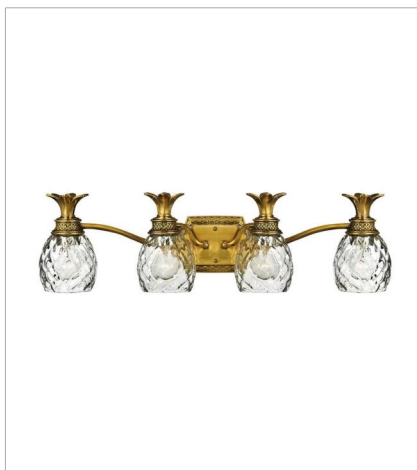

PLANTATION

A Hinkley classic, the ornate Plantation collection features exceptional pineapple-shaped, clear optic glass that makes a noble statement. The elaborate, decorative cast detailing is accentuated by its lush finish.

FINISH: Burnished Brass
GLASS: Clear Optic
SHADE: Ivory Silk

5314BB
FOUR LIGHT VANITY
29" W, 8.3" H
Socket
4-100w Med.,