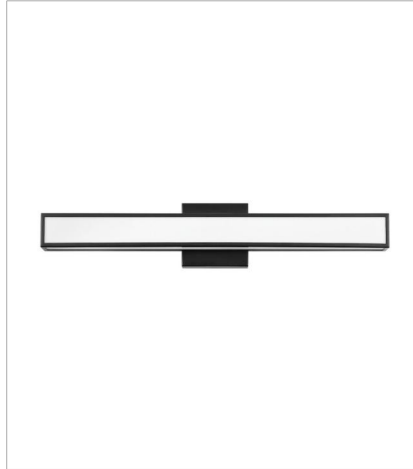

ALTO

Sleek and chic, the LED, ADA-compliant Alto effortlessly takes center stage. Mastering both form and function, Alto unifies energy-efficiency, durability and sophistication.

FINISH: Black
GLASS: White Acrylic

51402BK
SMALL LED VANITY
18" W, 4.8" H
Integrated LED
26w LED *Included

51403BK
MEDIUM LED VANITY
24" W, 4.8" H
Integrated LED
29w LED *Included

51404BK
LARGE LED VANITY
30" W, 4.8" H
Integrated LED
44w LED *Included