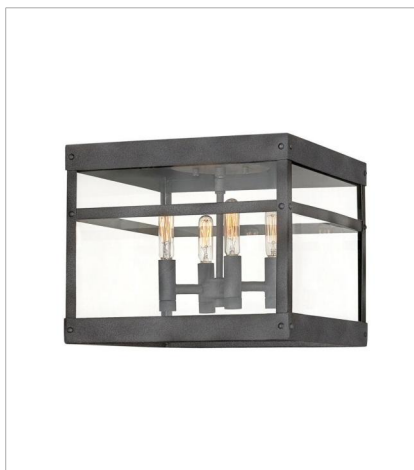

PORTER

A fusion of chic styles makes Porter a design standout. Merging Modern Farmhouse, Industrial, and Arts and Crafts elements, the fine rivet details and a sturdy hanger loop create a stunning and distinctive statement.

FINISH: Aged Zinc
GLASS: Clear

2808DZ
LARGE SINGLE TIER
12" W, 31.3" H
Socketed
4-8w Med. LED, 60w Equiv.

2803DZ
MEDIUM FLUSH MOUNT
12" W, 12" H
Socketed
4-5w Cand. LED, 60w Equiv.

2800DZ
SMALL WALL MOUNT LANTERN
6" W, 18.5" H
Socketed
1-12w Med. LED, 100w Equiv.

2804DZ
MEDIUM WALL MOUNT LANTERN
6.5" W, 22" H
Socketed
1-12w Med. LED, 100w Equiv.

2805DZ
LARGE WALL MOUNT LANTERN
7.5" W, 25" H
Socketed
1-12w Med. LED, 100w Equiv.

2806DZ
EXTRA SMALL WALL MOUNT LANTERN
5.5" W, 13" H
Socketed
1-12w Med. LED, 100w Equiv.

FINISH: Aged Zinc
GLASS: Clear

2807DZ
LARGE WALL MOUNT LANTERN
9.5" W, 29" H
Socketed
1-12w Med. LED, 60w Equiv.

2809DZ
EXTRA LARGE WALL MOUNT LANTERN
12" W, 35.3" H
Socketed
4-8w Med. LED, 60w Equiv.

2802DZ
MEDIUM HANGING LANTERN
7.5" W, 19" H
Socketed
1-12w Med. LED, 100w Equiv.