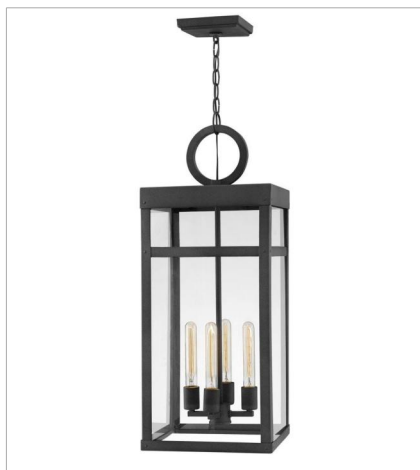

PORTER

A fusion of chic styles makes Porter a design standout. Merging Modern Farmhouse, Industrial, and Arts and Crafts elements, the fine rivet details and a sturdy hanger loop create a stunning and distinctive statement.

FINISH: Aged Zinc
GLASS: Clear

2808DZ
LARGE SINGLE TIER
12" W, 31.3" H
Socketed
4-8w Med. LED, 60w Equiv.

2803DZ
MEDIUM FLUSH MOUNT
12" W, 12" H
Socketed
4-5w Cand. LED, 60w Equiv.

2800DZ
SMALL WALL MOUNT LANTERN
6" W, 18.5" H
Socketed
1-12w Med. LED, 100w Equiv.

2804DZ
MEDIUM WALL MOUNT LANTERN
6.5" W, 22" H
Socketed
1-12w Med. LED, 100w Equiv.

2805DZ
LARGE WALL MOUNT LANTERN
7.5" W, 25" H
Socketed
1-12w Med. LED, 100w Equiv.

2806DZ
EXTRA SMALL WALL MOUNT LANTERN
5.5" W, 13" H
Socketed
1-12w Med. LED, 100w Equiv.

FINISH: Aged Zinc
GLASS: Clear

2807DZ
LARGE WALL MOUNT LANTERN
9.5" W, 29" H
Socketed
1-12w Med. LED, 60w Equiv.

2809DZ
EXTRA LARGE WALL MOUNT LANTERN
12" W, 35.3" H
Socketed
4-8w Med. LED, 60w Equiv.

2802DZ
MEDIUM HANGING LANTERN
7.5" W, 19" H
Socketed
1-12w Med. LED, 100w Equiv.