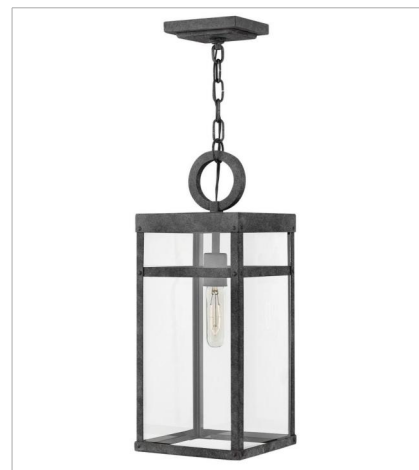

PORTER

A fusion of chic styles makes Porter a design standout. Merging Modern Farmhouse, Industrial, and Arts and Crafts elements, the fine rivet details and a sturdy hanger loop create a stunning and distinctive statement.

FINISH: Aged Zinc
GLASS: Clear

2808DZ
LARGE SINGLE TIER
12" W, 31.3" H
Socketed
4-8w Med. LED, 60w Equiv.

2803DZ
MEDIUM FLUSH MOUNT
12" W, 12" H
Socketed
4-5w Cand. LED, 60w Equiv.

2800DZ
SMALL WALL MOUNT LANTERN
6" W, 18.5" H
Socketed
1-12w Med. LED, 100w Equiv.

HINKLEY

HINKLEY
33000 Pin Oak Parkway
Avon Lake, OH 44012

PHONE: (440) 653-5500
Toll Free: 1 (800) 446-5539

hinkley.com

PORTER

A fusion of chic styles makes Porter a design standout. Merging Modern Farmhouse, Industrial, and Arts and Crafts elements, the fine rivet details and a sturdy hanger loop create a stunning and distinctive statement.

FINISH: Aged Zinc
GLASS: Clear

2807DZ
LARGE WALL MOUNT LANTERN
9.5" W, 29" H
Socketed
1-12w Med. LED, 60w Equiv.

2809DZ
EXTRA LARGE WALL MOUNT LANTERN
12" W, 35.3" H
Socketed
4-8w Med. LED, 60w Equiv.

2802DZ
MEDIUM HANGING LANTERN
7.5" W, 19" H
Socketed
1-12w Med. LED, 100w Equiv.