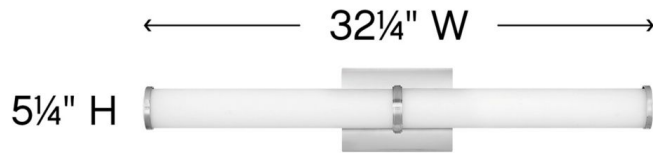

SIMI

59924BN

LARGE LED VANITY

Minimal in form, Simi makes a strong case for simplicity. Sleek end caps and a center bracelet in Chrome or Brushed Nickel finish options add a seamless finishing touch to the slim profile.

| DETAILS | |
|-----------|----------------|
| FINISH: | Brushed Nickel |
| MATERIAL: | Steel |
| GLASS: | Etched White |

| DIMENSIONS | |
|----------------|-----------------|
| WIDTH: | 32.3" |
| HEIGHT: | 5.3" |
| WEIGHT: | 5lb |
| BACK PLATE: | 6.75"W X 4.75"H |
| EXTENSION: | 3.8" |
| TOP TO OUTLET: | 2.75" |

| SHIPPING | |
|----------------|------|
| CARTON LENGTH: | 39.5 |
| CARTON WIDTH: | 8.5 |
| CARTON HEIGHT: | 12 |
| CARTON WEIGHT: | 8 |

PRODUCT DETAILS:

- Mounting hardware is hidden on the backplate to ensure a clean silhouette
- Fixture can be mounted horizontally or vertically
- Suitable for use in damp locations as defined by NEC and CEC. Meets United States UL Underwriters Laboratories & CSA Canadian Standards Association Product Safety Standards
- Fixture is ADA compliant and adheres to the standards and guidelines listed by the Americans with Disabilities Act
- Meets California Energy Commission 2013 & 2016 Title regulations/JA8
- Exclusively available in High Performance LED
- LED components carry a 5-year limited warranty
- Bold lines and a clean, minimalist style creates a modern look