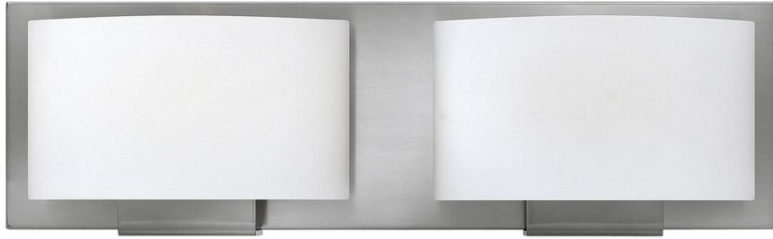

MILA

53552BN-LED

TWO LIGHT VANITY

Mila's modern design captivates with sleek symmetry as the elongated shades appear to float next to angled panel transitions to create a seamless form.

DETAILS	
FINISH:	Brushed Nickel
MATERIAL:	Steel
GLASS:	Etched Opal

DIMENSIONS	
WIDTH:	16"
HEIGHT:	5"
WEIGHT:	4lb
BACK PLATE:	16"W X 5"H
EXTENSION:	4"
TOP TO OUTLET:	2.5"

LIGHT SOURCE	
LIGHT SOURCE:	LED Lamp
LED NAME:	EG9L-4.5
VOLTAGE:	120v
COLOR TEMP:	3000
LUMENS:	900
CRI:	90
INCANDESCENT EQUIVALENCY:	2 x 40w
DIMMABLE:	Yes - CL Type Dimmer (SSL7A)

SHIPPING	
CARTON LENGTH:	19
CARTON WIDTH:	8
CARTON HEIGHT:	6.5
CARTON WEIGHT:	5

PRODUCT DETAILS:

- Mounting hardware is hidden on the backplate to ensure a clean silhouette
- Fixture can be mounted either up or down
- Suitable for use in damp locations as defined by NEC and CEC. Meets United States UL Underwriters Laboratories & CSA Canadian Standards Association Product Safety Standards
- Fixture is ADA compliant and adheres to the standards and guidelines listed by the Americans with Disabilities Act
- Meets California Energy Commission Title regulations/JA8 when using the included LED bulb
- LED Bulbs carry a 3-year limited warranty
- Bold lines and a clean, minimalist style creates a modern look
- Classic matte brushed nickel finish