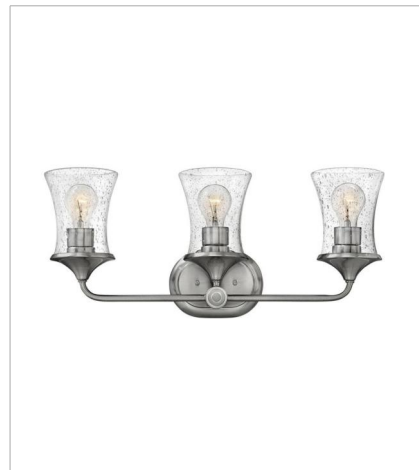

THISTLEDOWN

Thistledown is an updated traditional design with smooth, flowing lines and a practical elegance that adds sophistication to any space.

FINISH: Brushed Nickel with Clear glass
GLASS: Clear Seedy

51800BN-CL
SINGLE LIGHT VANITY
5.3" W, 10.5" H
LED Lamp, Socket
1-12w Med. LED, 100w Equiv. or 1-100w
Med.

51802BN-CL
TWO LIGHT VANITY
16" W, 10.3" H
LED Lamp, Socket
2-12w Med. LED, 100w Equiv. or 2-100w
Med.

51803BN-CL
THREE LIGHT VANITY
24" W, 10.5" H
Socket

51804BN-CL
FOUR LIGHT VANITY
30" W, 10.3" H
LED Lamp, Socket
4-12w Med. LED, 100w Equiv. or 4-100w
Med.

HINKLEY

HINKLEY
33000 Pin Oak Parkway
Avon Lake, OH 44012