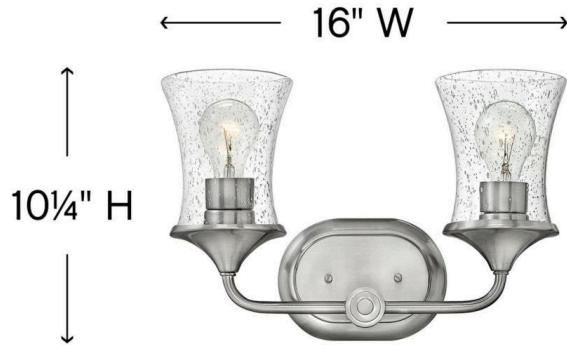

THISTLEDOWN

51802BN-CL

TWO LIGHT VANITY

Thistledown is an updated traditional design with smooth, flowing lines and a practical elegance that adds sophistication to any space.

DETAILS	
FINISH:	Brushed Nickel with Clear glass
MATERIAL:	Steel
GLASS:	Clear Seedy

DIMENSIONS	
WIDTH:	16"
HEIGHT:	10.3"
WEIGHT:	4.2lb
BACK PLATE:	7"W X 5"H
EXTENSION:	6.3"
TOP TO OUTLET:	8"

LIGHT SOURCE	
LIGHT SOURCE:	LED Lamp, Socket
WATTAGE:	2-12w Med. LED, 100w Equiv. or 2-100w Med.
VOLTAGE:	120v

SHIPPING	
CARTON LENGTH:	8.5
CARTON WIDTH:	16
CARTON HEIGHT:	14.5
CARTON WEIGHT:	5.8

PRODUCT DETAILS:

- Fixture can be mounted either up or down
- Suitable for use in damp locations as defined by NEC and CEC. Meets United States UL Underwriters Laboratories & CSA Canadian Standards Association Product Safety Standards
- Classic, elegant lines and timeless details enhance a traditional space
- Classic matte brushed nickel finish