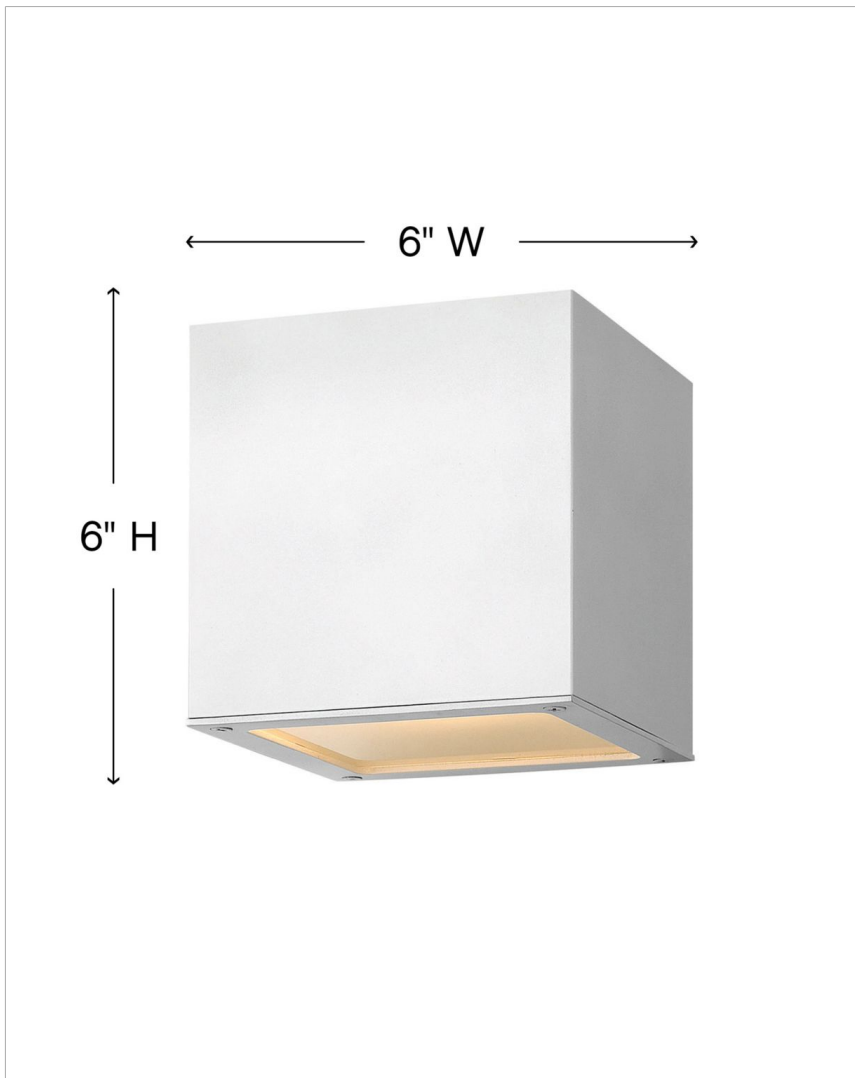

KUBE

1768SW

SMALL DOWN LIGHT WALL MOUNT LANTERN

A collection of sleek designs, Kube's contemporary style featuring solid aluminum construction provides a chic, minimalist statement to complement a variety of exteriors.

DETAILS	
FINISH:	Satin White
MATERIAL:	Extruded Aluminum
GLASS:	Etched Lens

DIMENSIONS	
WIDTH:	6"
HEIGHT:	6"
WEIGHT:	3.5 lbs.

LIGHT SOURCE	
LIGHT SOURCE:	Integrated LED
LED NAME:	LC1-60
WATTAGE:	8w LED *Included
VOLTAGE:	120v
COLOR TEMP:	3000.0000k
LUMENS:	600
CRI:	96
INCANDESCENT EQUIVALENCY:	1-50w
DIMMABLE:	Yes, on any Incandescent, MLV, ELV, or C-L dimmer.

SHIPPING	
CARTON LENGTH:	8.5"
CARTON WIDTH:	8.5"
CARTON HEIGHT:	9.5"
CARTON WEIGHT:	3 lbs.

PRODUCT DETAILS:

- Suitable for use in wet (interior direct splash and outdoor direct rain or sprinkler) locations as defined by NEC and CEC. Meets United States UL Underwriters Laboratories & CSA Canadian Standards Association Product Safety Standards
- Meets California Energy Commission 2016 Title regulations
- Fixture is Dark Sky compliant and engineered to minimize light glare upward into the night sky.
- 2 year finish warranty
- LED components carry a 5-year limited warranty
- Bold lines and a clean, minimalist style complement contemporary architecture
- Neutral perfection with a flawless white finish enhances design