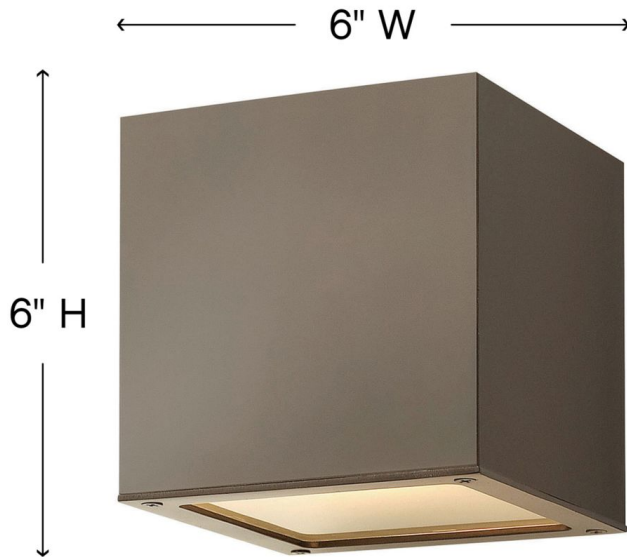

KUBE

1768BZ

SMALL DOWN LIGHT WALL MOUNT LANTERN

A collection of sleek designs, Kube's contemporary style featuring solid aluminum construction provides a chic, minimalist statement to complement a variety of exteriors.

DETAILS	
FINISH:	Bronze
MATERIAL:	Extruded Aluminum
GLASS:	Etched Lens

DIMENSIONS	
WIDTH:	6"
HEIGHT:	6"
WEIGHT:	3.5 lbs.

LIGHT SOURCE	
LIGHT SOURCE:	Integrated LED
LED NAME:	LC1-60
WATTAGE:	8w LED *Included
VOLTAGE:	120v
COLOR TEMP:	3000.0000k
LUMENS:	600
CRI:	96
INCANDESCENT EQUIVALENCY:	1-50w
DIMMABLE:	Yes, on any Incandescent, MLV, ELV, or C-L dimmer.

SHIPPING	
CARTON LENGTH:	8.5"
CARTON WIDTH:	8.5"
CARTON HEIGHT:	9.5"
CARTON WEIGHT:	3 lbs.

PRODUCT DETAILS:

- Suitable for use in wet (interior direct splash and outdoor direct rain or sprinkler) locations as defined by NEC and CEC. Meets United States UL Underwriters Laboratories & CSA Canadian Standards Association Product Safety Standards
- Meets California Energy Commission 2016 Title regulations
- Fixture is Dark Sky compliant and engineered to minimize light glare upward into the night sky.
- 2 year finish warranty
- LED components carry a 5-year limited warranty
- Bold lines and a clean, minimalist style complement contemporary architecture
- Warm rich light bronze tone