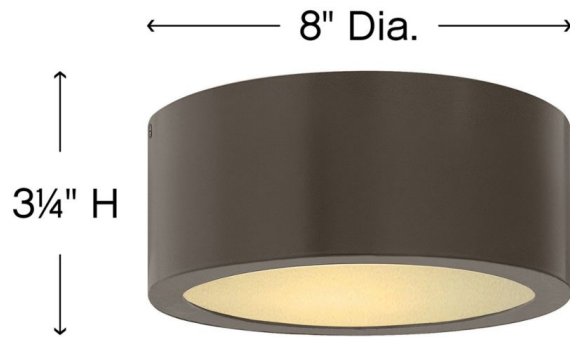

LUNA

1665BZ

SMALL FLUSH MOUNT

Luna is a modern collection of solid aluminum fixtures offered in a unique combination of contemporary styles, including sleek wall lanterns. Luna also offers chic pocket wall sconces and compact ceiling mounts that are ideal for indoors or out.

| DETAILS | |
|-----------|-----------------------------|
| FINISH: | Bronze |
| MATERIAL: | Aluminum |
| GLASS: | Etched Lens |
| DIMMABLE: | YES, 0-10V TYPE DIMMER ONLY |

| DIMENSIONS | |
|------------|------|
| WIDTH: | 8" |
| HEIGHT: | 3.3" |
| WEIGHT: | 2lb |

| LIGHT SOURCE | |
|---------------------------|-----------------------------|
| LIGHT SOURCE: | Integrated LED |
| LED NAME: | LC1-60 |
| VOLTAGE: | 120v/277v |
| COLOR TEMP: | 3000 |
| LUMENS: | 600 |
| CRI: | 96 |
| INCANDESCENT EQUIVALENCY: | 1 x 60w |
| DIMMABLE: | YES, 0-10V TYPE DIMMER ONLY |

| MOUNTING | |
|----------|---------|
| CANOPY: | 8" Dia. |

| SHIPPING | |
|----------------|------|
| CARTON LENGTH: | 10.5 |
| CARTON WIDTH: | 6.5 |
| CARTON HEIGHT: | 11.5 |
| CARTON WEIGHT: | 3 |

PRODUCT DETAILS: